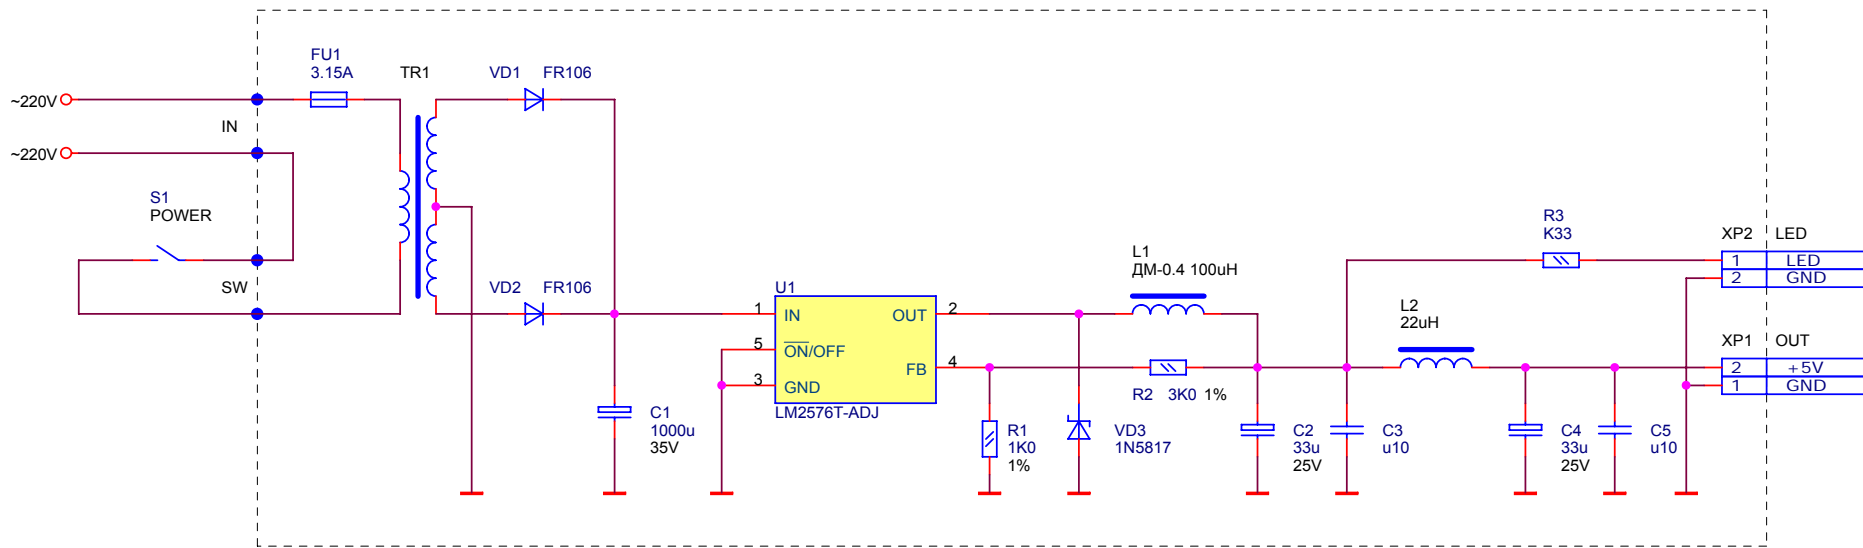

Title		SPETSPRIBOR	
Size	Document Number	G-200P (ADAPTERS)	Rev
Date:	Friday, November 10, 2006	Sheet	1 of 3

Title			SPETSPRIBOR
Size	Document Number	G-200P (LOGIC)	
Date:	Friday, November 10, 2006	Sheet	2 of 3

Title		
SPETSPRIBOR		
Size	Document Number	Rev
	G-200P (POWER)	
Date:	Friday, November 10, 2006	Sheet 3 of 3