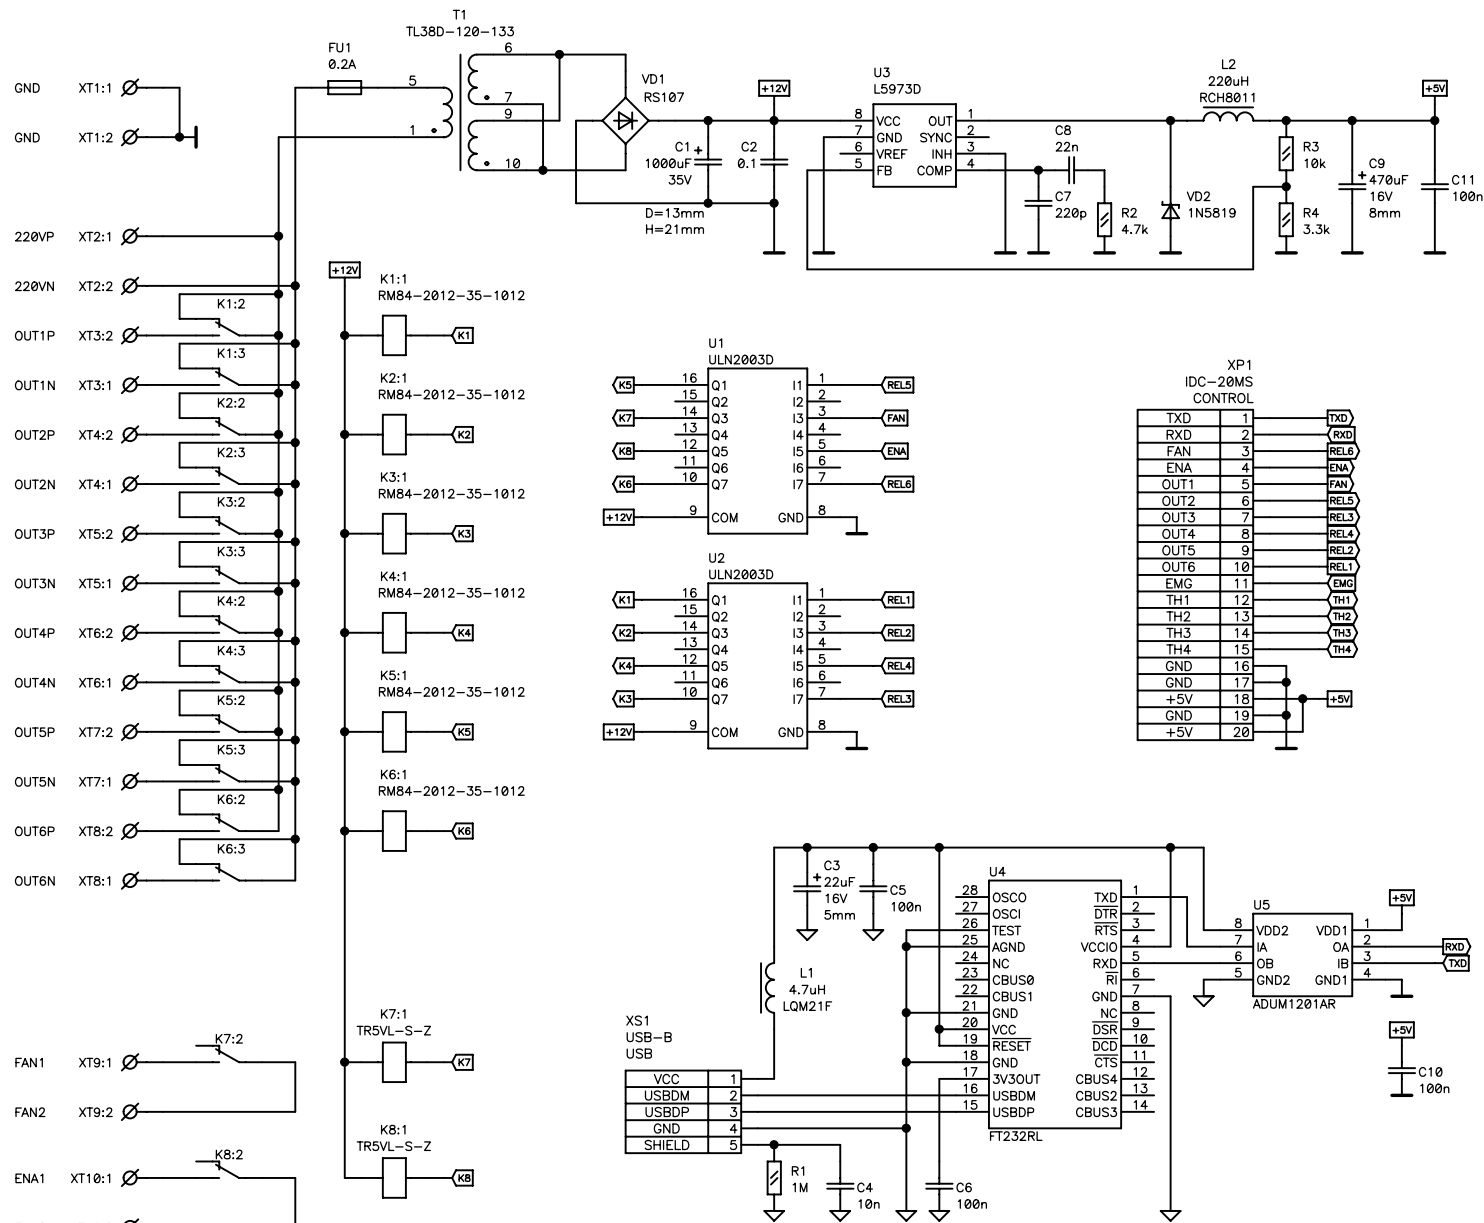

Company Name NSM lab		
Size A35	Title Control	Rev A
Date Wed Feb 28, 2018	Drawn by NSM lab	
Filename Power_front.sch	Sheet 1 of 1	

Company Name NSM lab		
Size A35	Title Power	Rev A
Date Tue Jan 09, 2018	Drawn by NSM lab	
Filename Power_main.sch	Sheet 1 of 1	

0.211

0.28