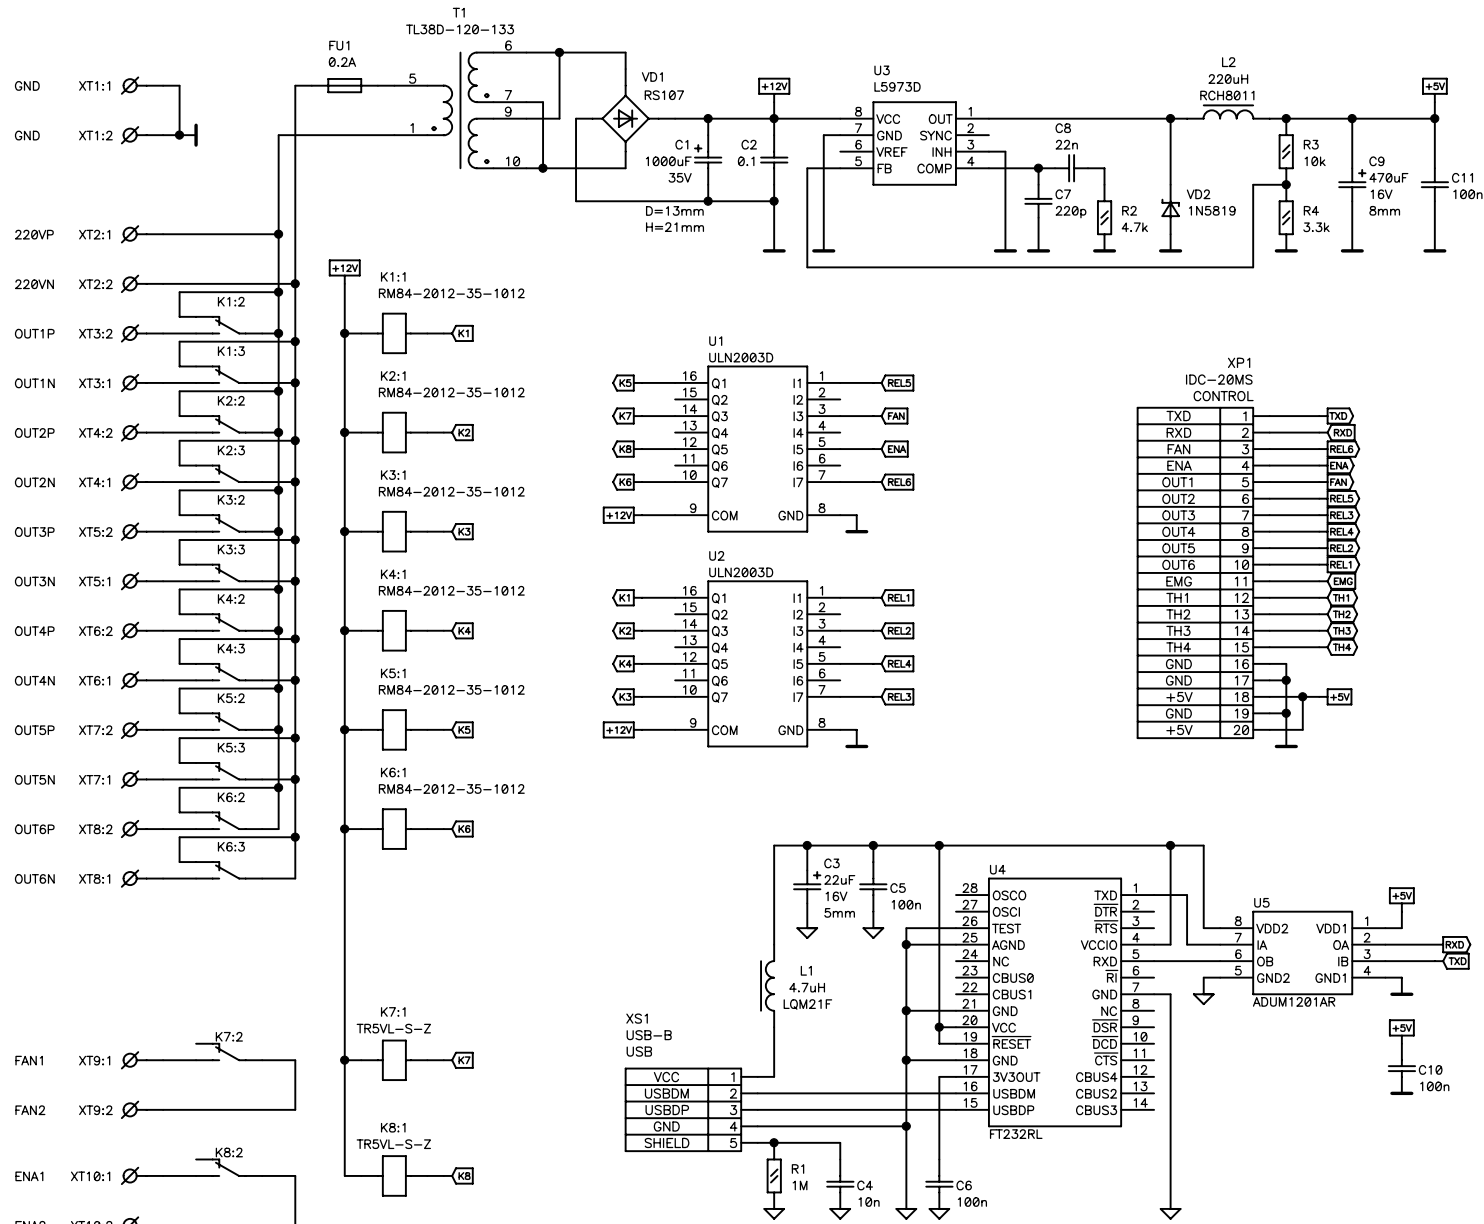

| | | |
|--------------------------|------------------|-------|
| Company Name NSM lab | | |
| Size A35 | Title Control | Rev A |
| Date Wed Feb 28, 2018 | Drawn by NSM lab | |
| Filename Power_front.sch | Sheet 1 of 1 | |

0.211

0.28