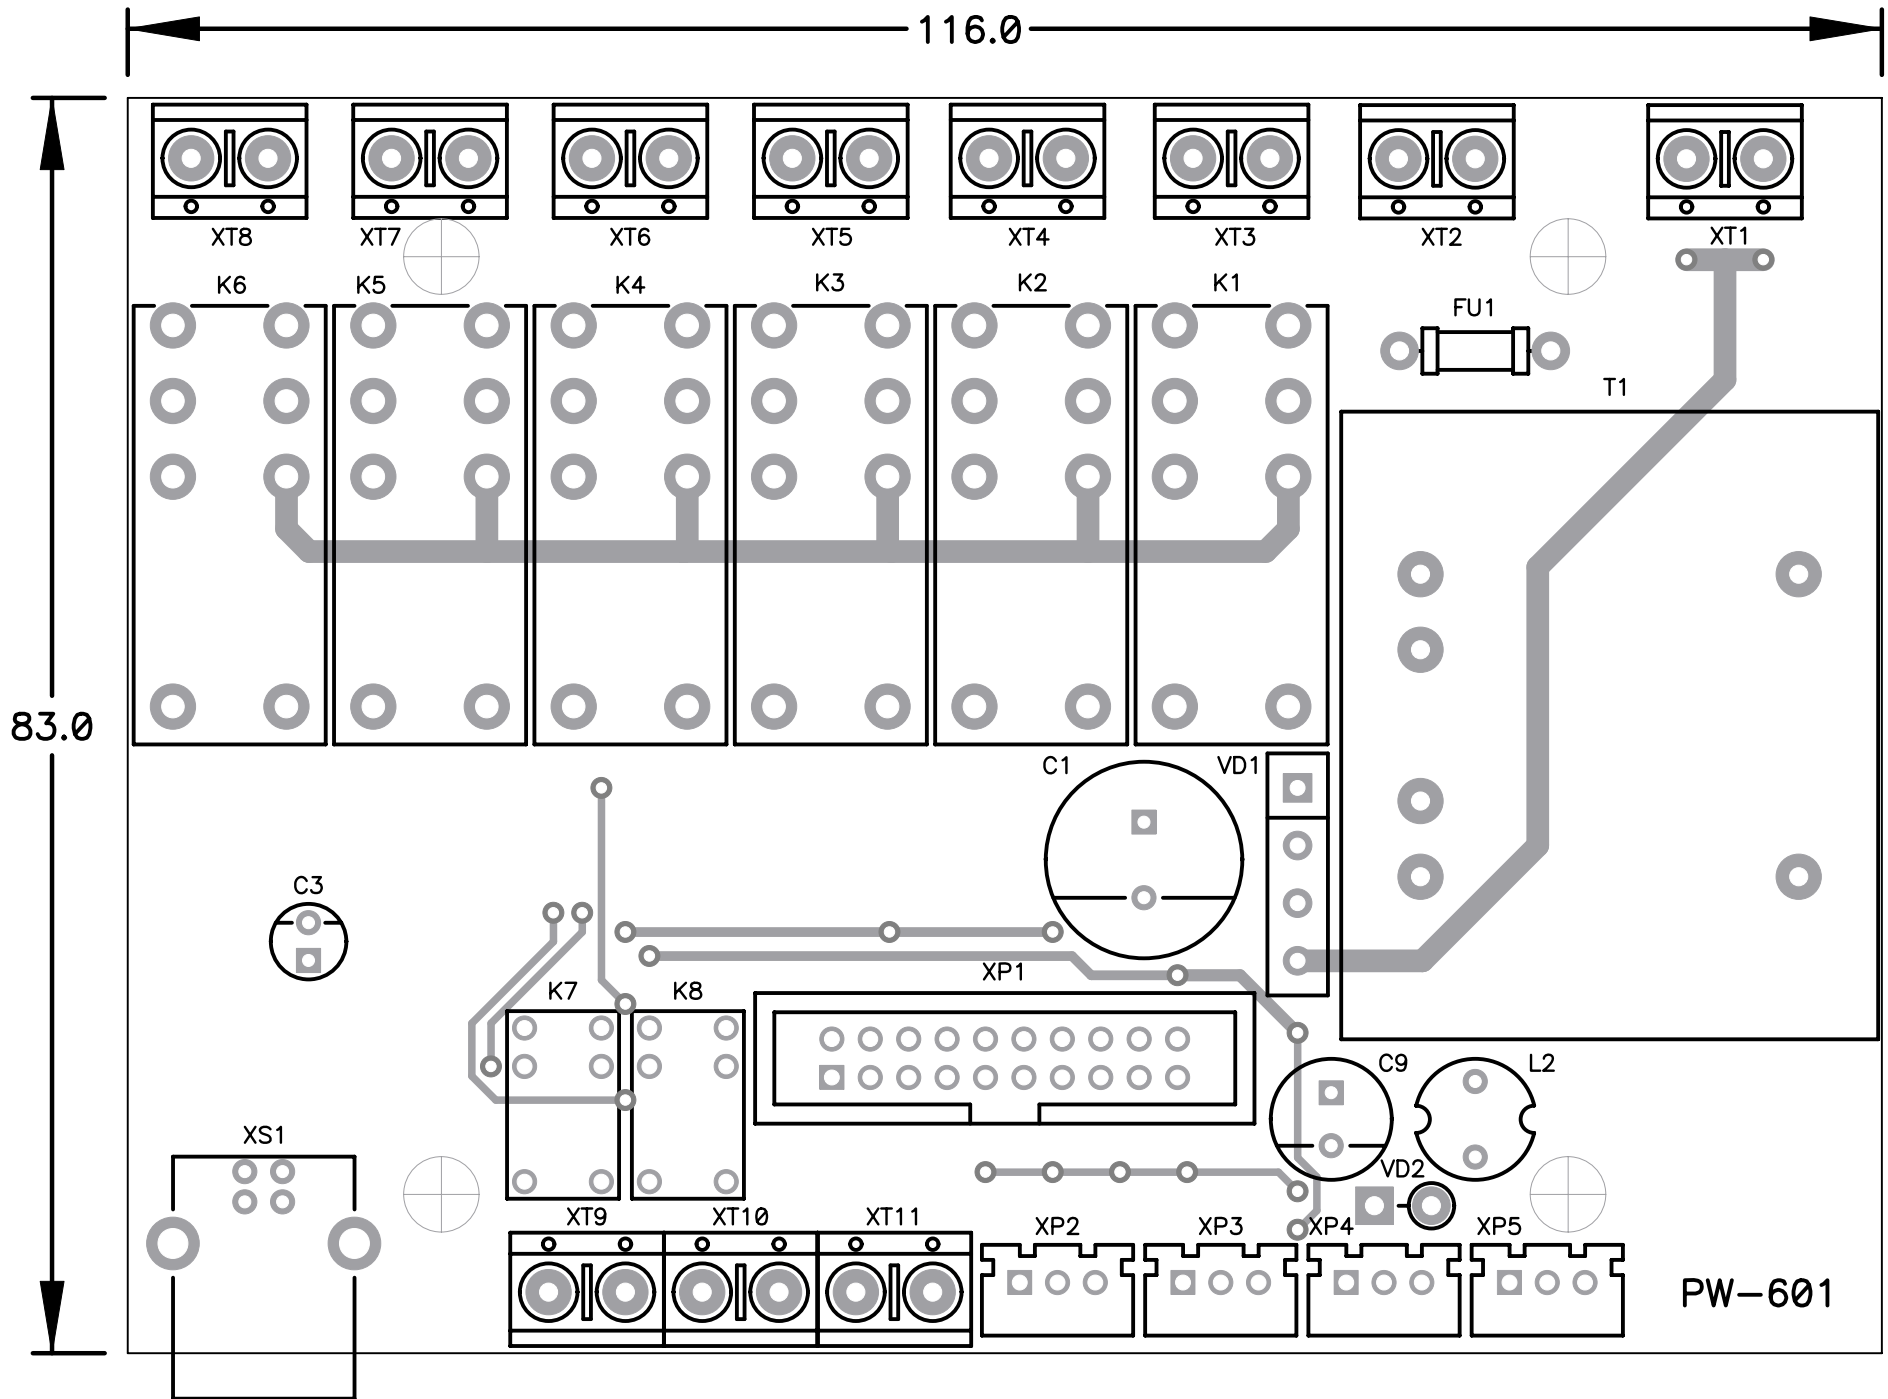

Company Name NSM lab		
Size A35	Title Control	Rev A
Date Wed Feb 28, 2018	Drawn by NSM lab	
Filename Power_front.sch	Sheet 1 of 1	

Company Name NSM lab		
Size A35	Title Power	Rev A
Date Tue Jan 09, 2018	Drawn by NSM lab	
Filename Power_main.sch	Sheet 1 of 1	

0.211

0.28