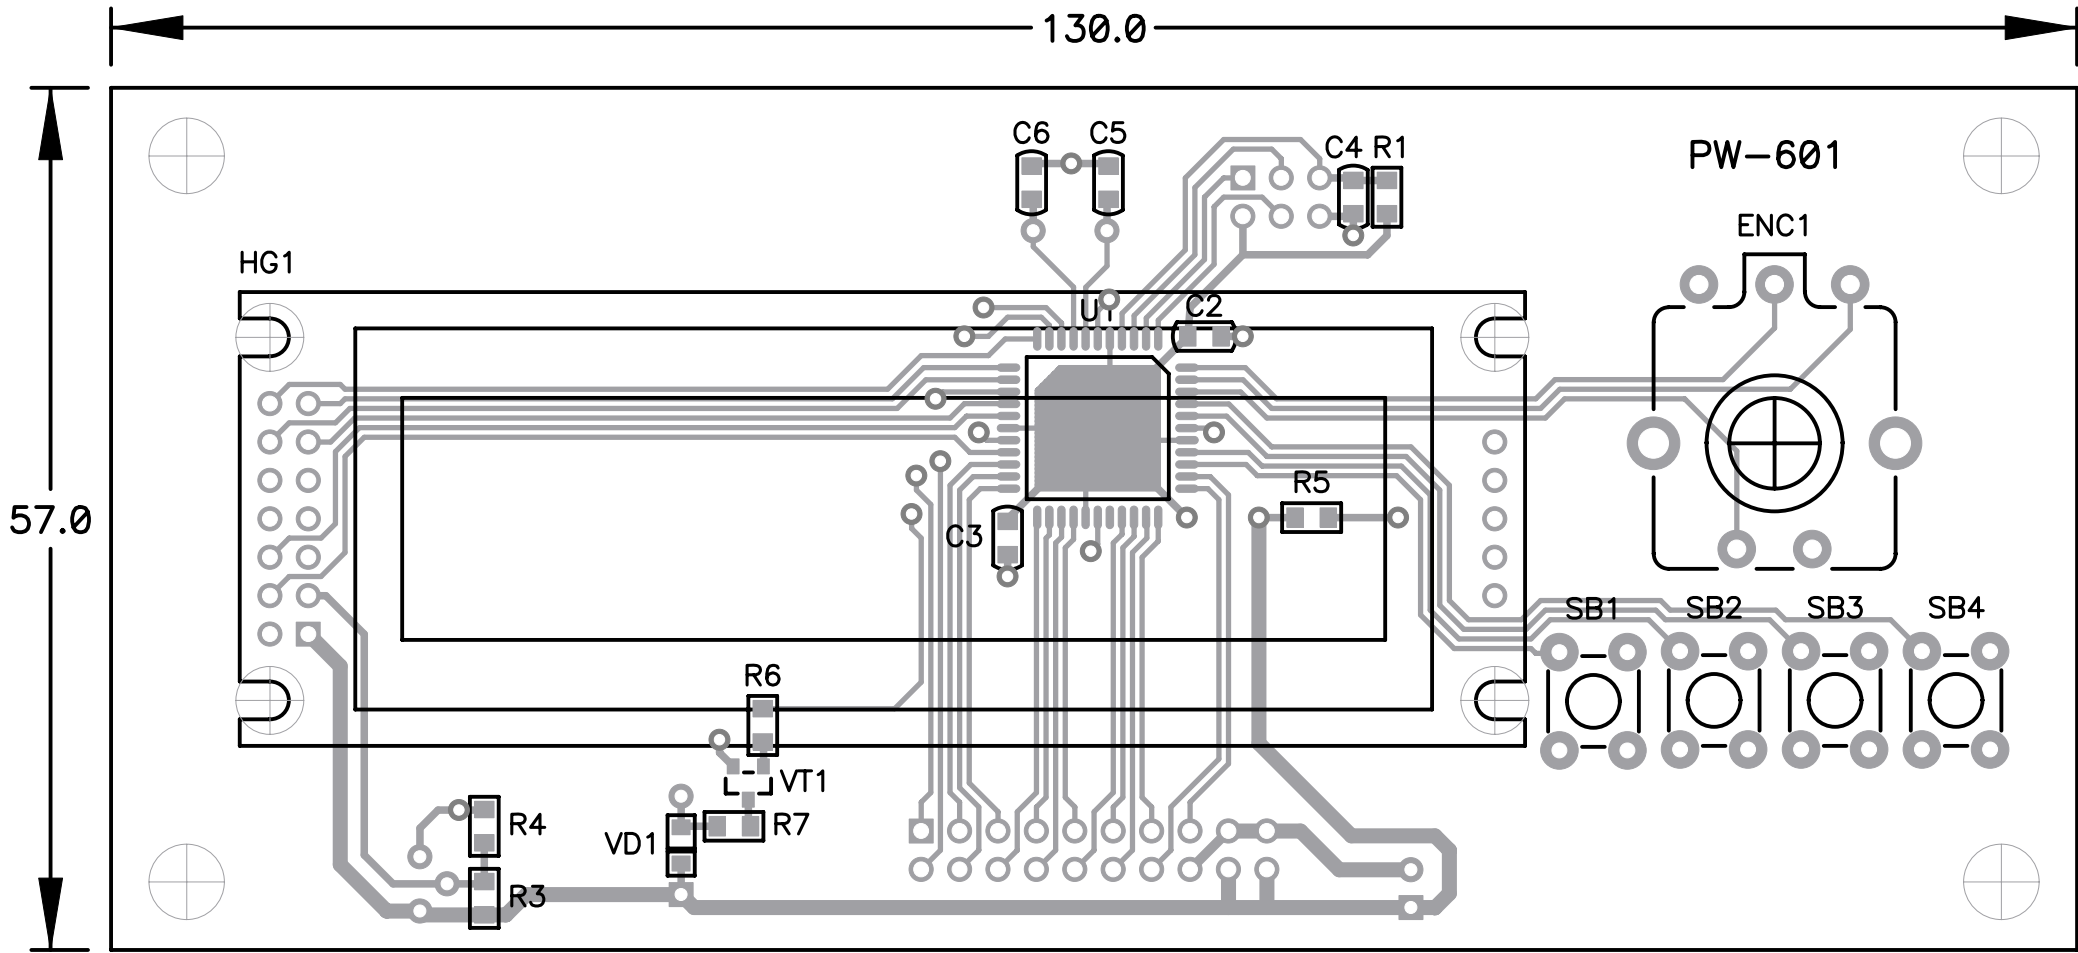

Company Name NSM lab		
Size A35	Title Control	Rev A
Date Wed Feb 28, 2018	Drawn by NSM lab	
Filename Power_front.sch	Sheet 1 of 1	

Company Name NSM lab		
Size A35	Title Power	Rev A
Date Tue Jan 09, 2018	Drawn by NSM lab	
Filename Power_main.sch	Sheet 1 of 1	

0.211

0.28