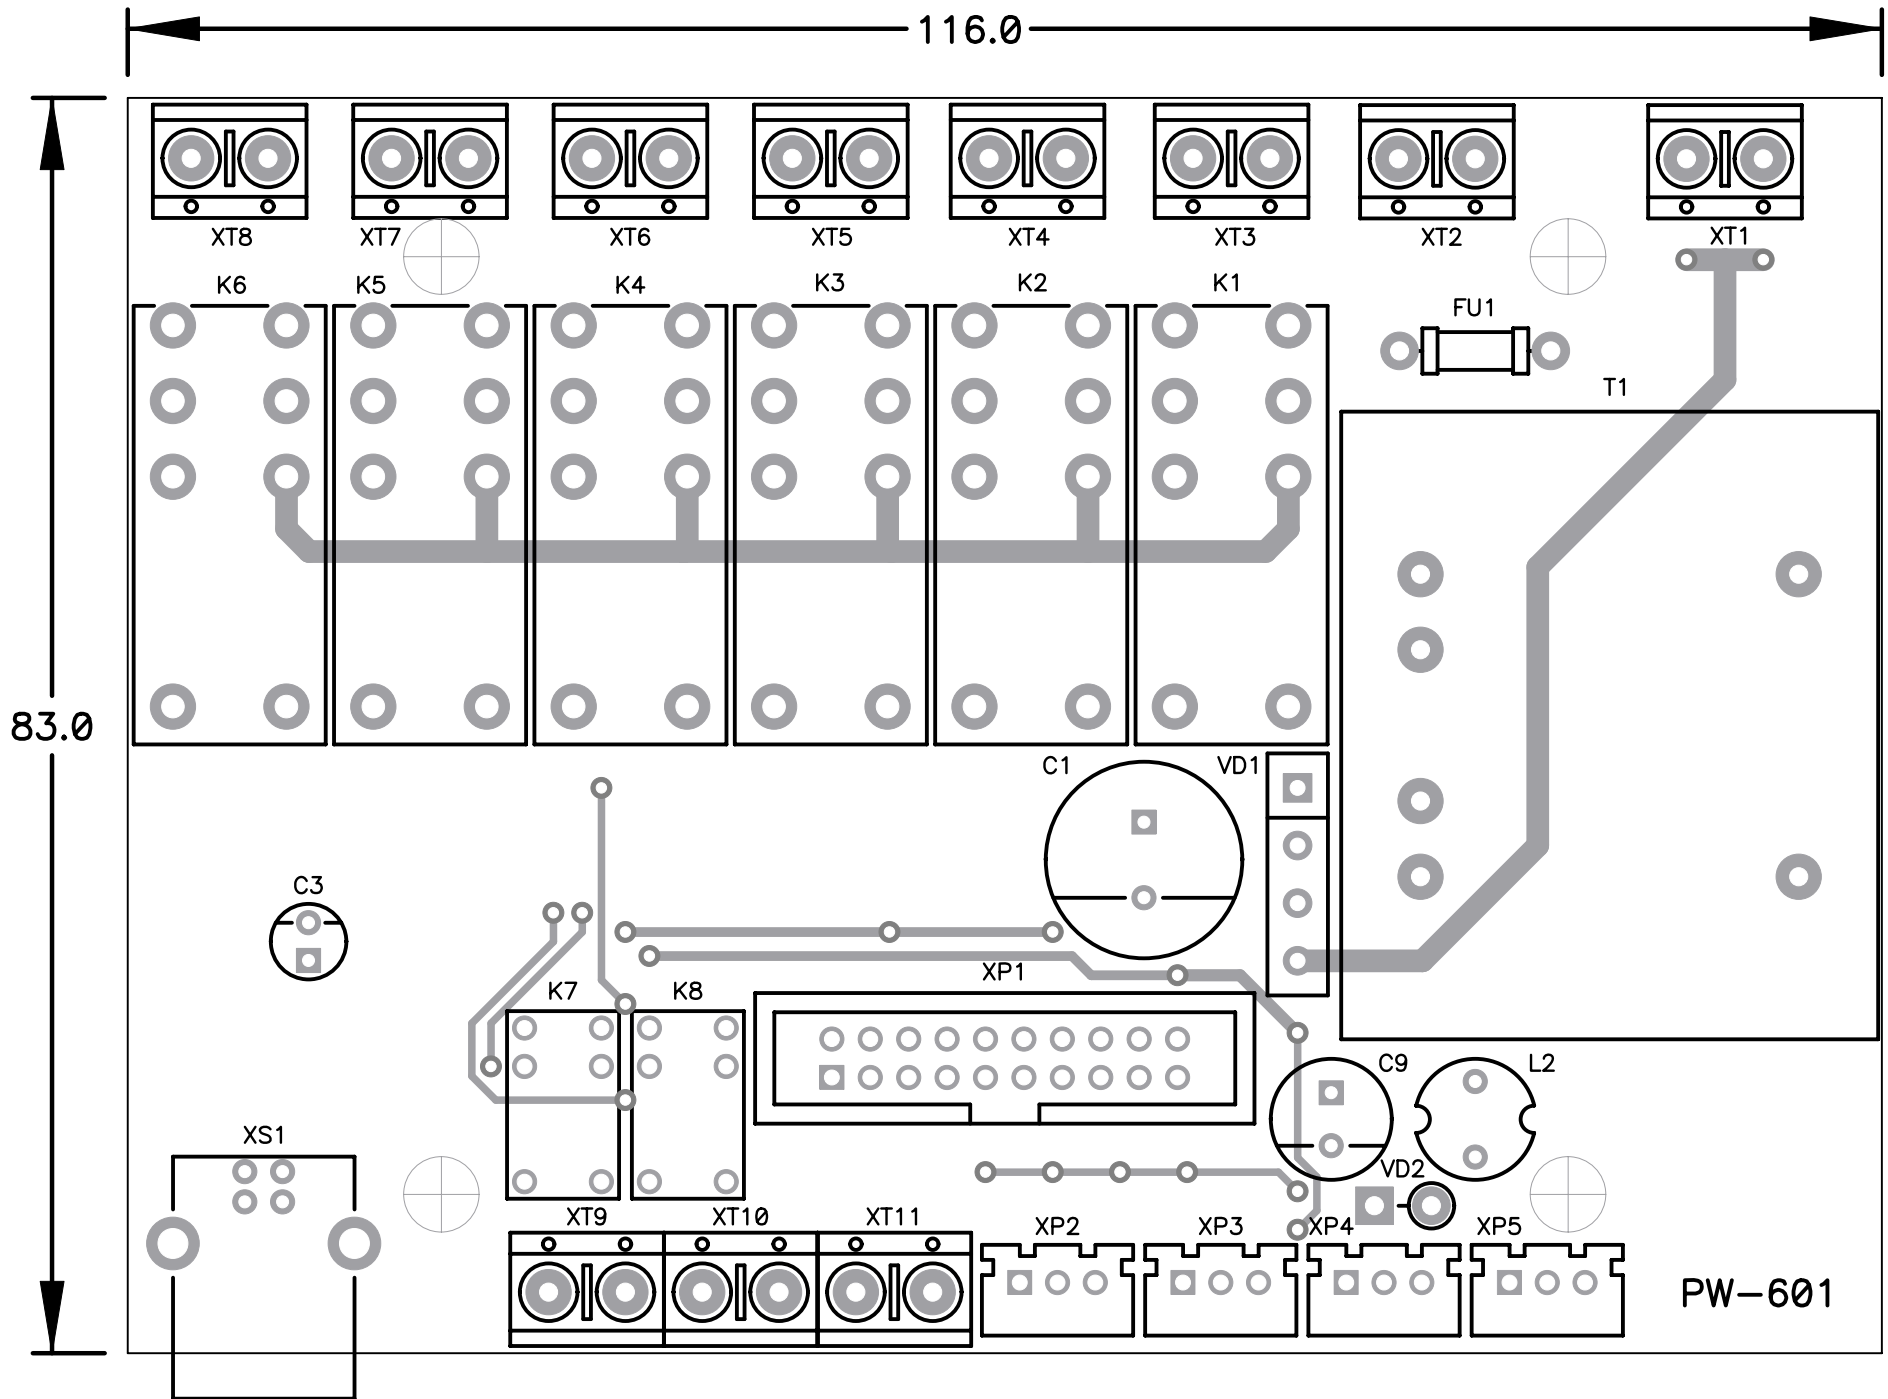

| | | |
|--------------------------|------------------|-------|
| Company Name NSM lab | | |
| Size A35 | Title Control | Rev A |
| Date Wed Feb 28, 2018 | Drawn by NSM lab | |
| Filename Power_front.sch | Sheet 1 of 1 | |

| | | |
|-------------------------|------------------|-------|
| Company Name NSM lab | | |
| Size A35 | Title Power | Rev A |
| Date Tue Jan 09, 2018 | Drawn by NSM lab | |
| Filename Power_main.sch | Sheet 1 of 1 | |

0.211

0.28