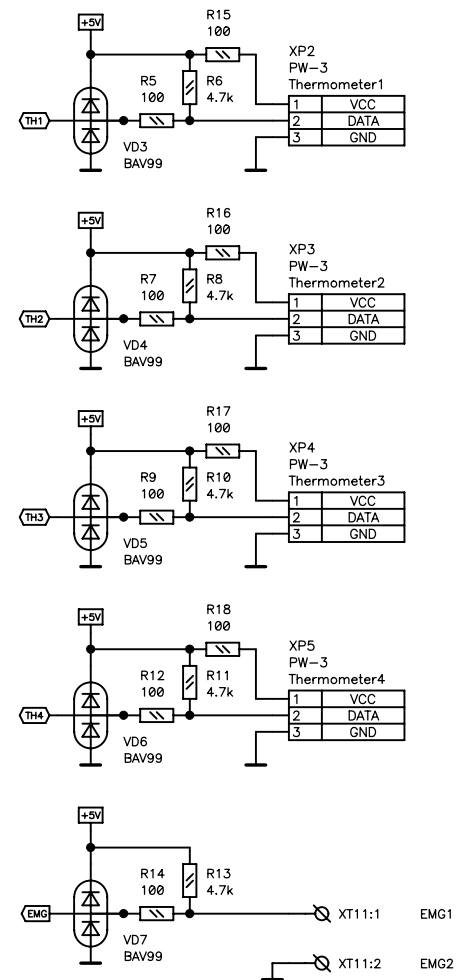

Company Name NSM lab		
Size A35	Title Control	Rev A
Date Wed Feb 28, 2018	Drawn by NSM lab	
Filename Power_front.sch	Sheet 1 of 1	

Company Name NSM lab		
Size A35	Title Power	Rev A
Date Tue Jan 09, 2018	Drawn by NSM lab	
Filename Power_main.sch	Sheet 1 of 1	

0.211

0.28