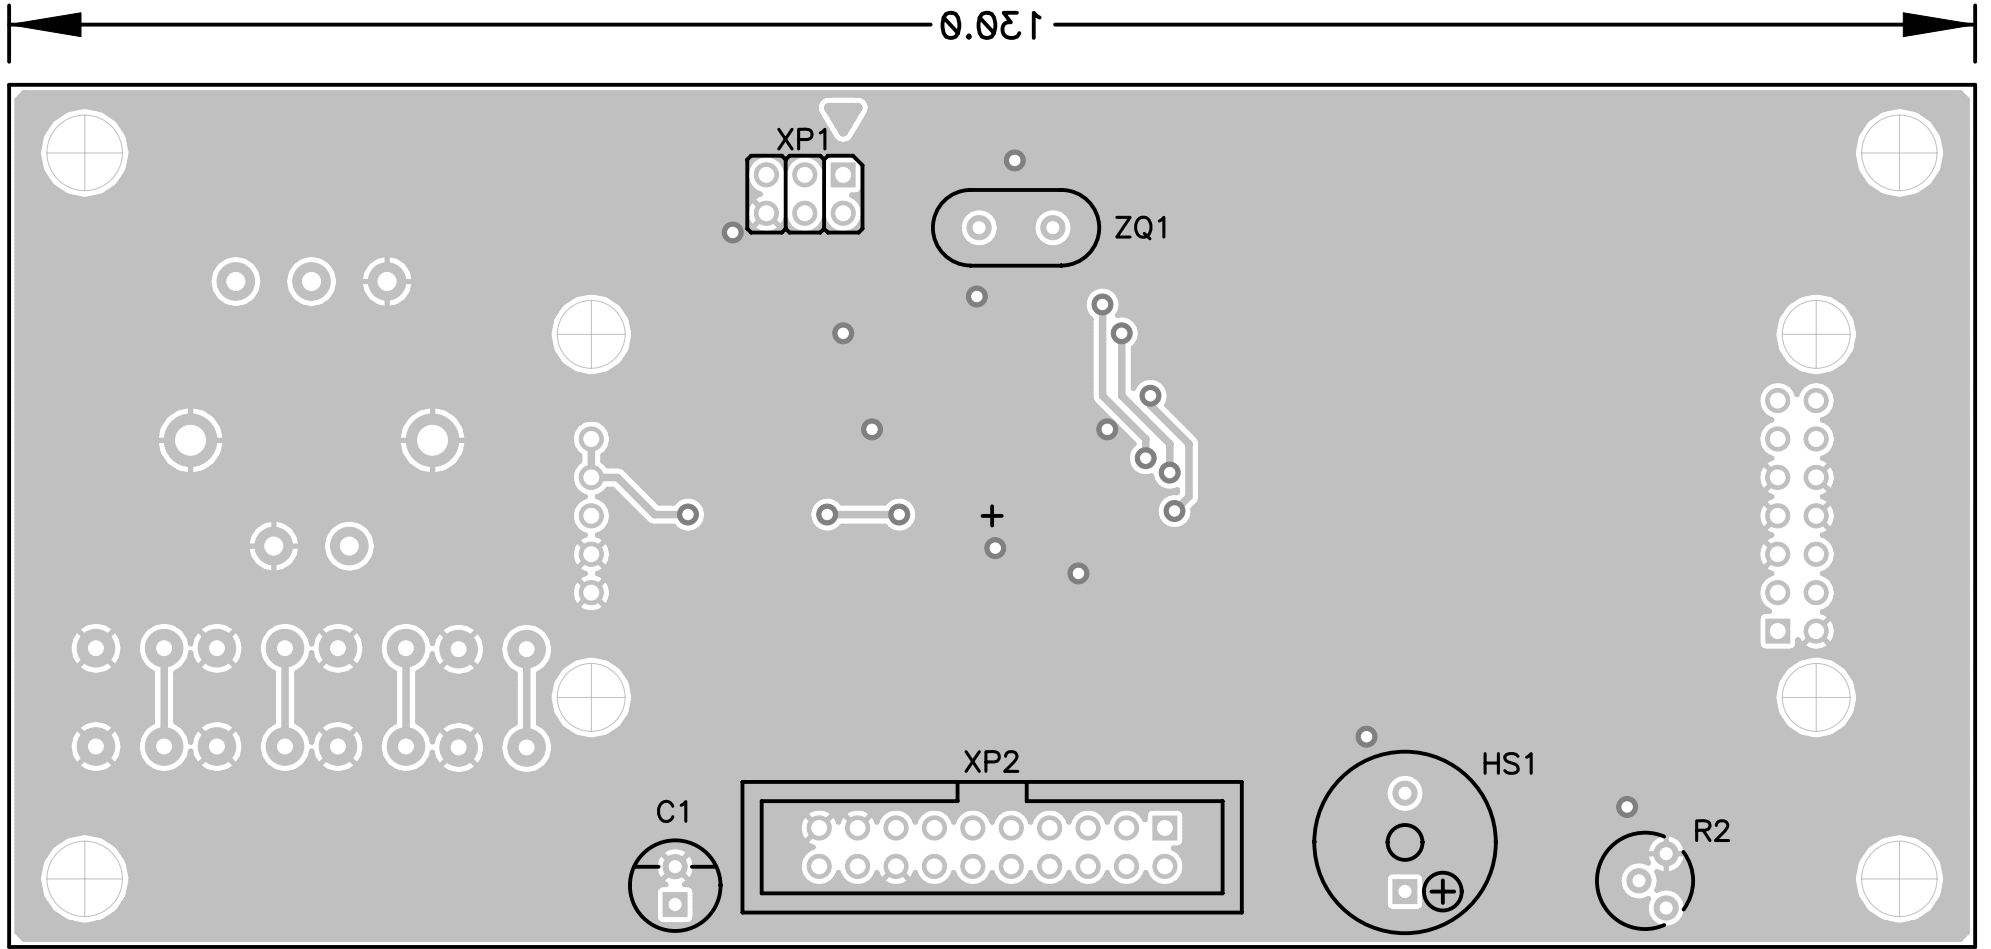

Company Name NSM lab		
Size A35	Title Control	Rev A
Date Wed Feb 28, 2018	Drawn by NSM lab	
Filename Power_front.sch	Sheet 1 of 1	

Company Name NSM lab		
Size A35	Title Power	Rev A
Date Tue Jan 09, 2018	Drawn by NSM lab	
Filename Power_main.sch	Sheet 1 of 1	

0.211

0.28