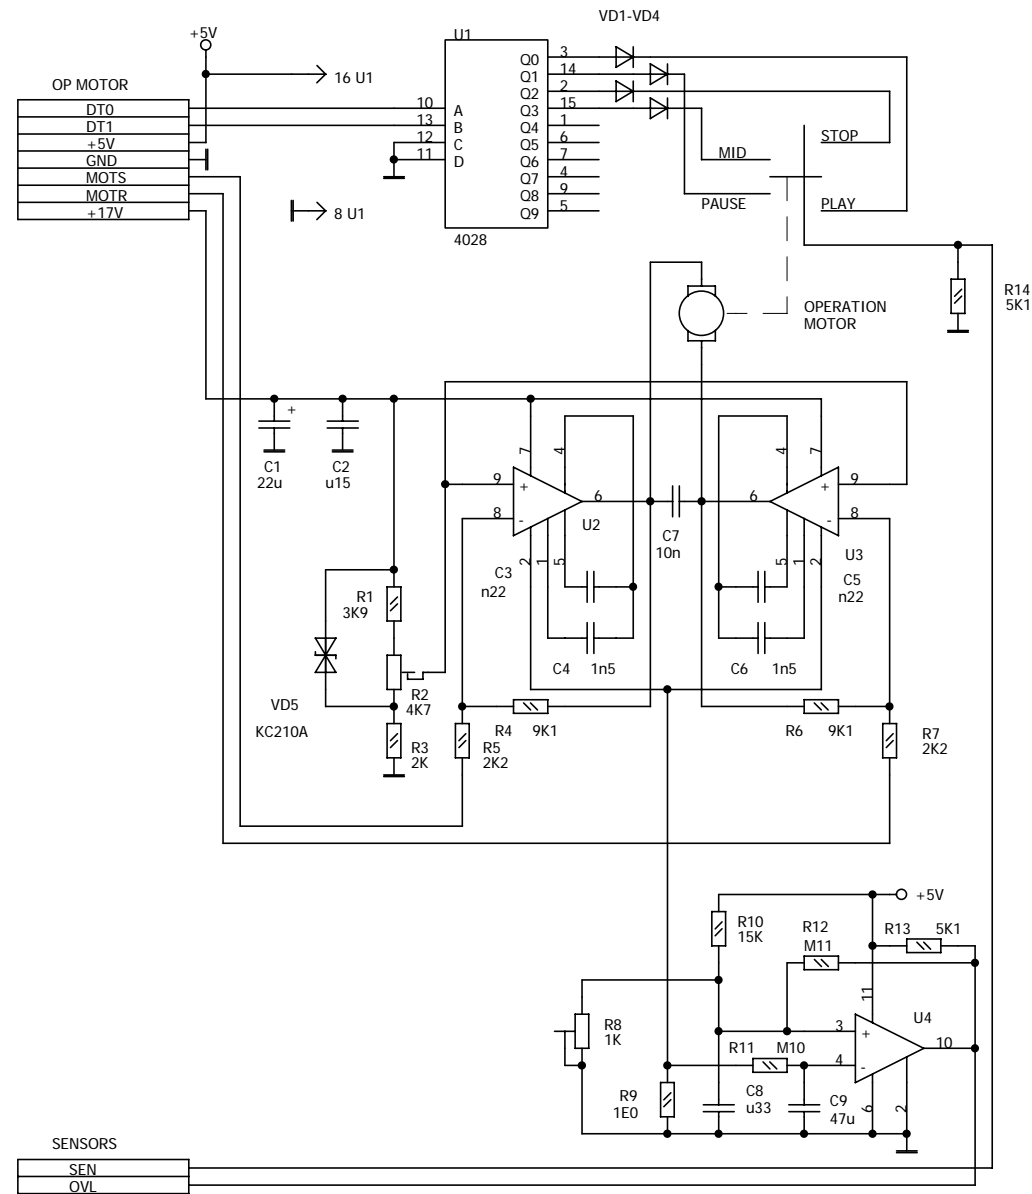

NSM lab	
Title STEREO CASSETTE TAPE DECK TK-140	
Size B	Document Number
Date: Sunday, December 26, 2004	Rev 0
Sheet 0	of 0

NSM lab		
Title STEREO CASSETTE TAPE DECK TK-140		
Size B	Document Number	Rev
Date: Sunday, December 26, 2004	Sheet 0	of 0

NSM lab		
Title STEREO CASSETTE TAPE DECK TK-140		
Size B	Document Number	Rev
Date: Sunday, December 26, 2004	Sheet 0	of 0

NSM lab		
Title STEREO CASSETTE TAPE DECK TK-140		
Size B	Document Number	Rev
Date:	Sunday, December 26, 2004	Sheet 0 of 0

NSM lab		
Title STEREO CASSETTE TAPE DECK TK-140		
Size B	Document Number	Rev
Date: Sunday, December 26, 2004	Sheet 4	of 0

NSM lab			
Title STEREO CASSETTE TAPE DECK TK-140			
Size B	Document Number		Rev
Date:	Sunday, December 26, 2004	Sheet	0 of 0

REMOTE CONTROL UNIT

NSM lab		
Title STEREO CASSETTE TAPE DECK TK-140		
Size B	Document Number	Rev
Date: Sunday, December 26, 2004	Sheet 0 of 0	

NSM lab	
Title STEREO CASSETTE TAPE DECK TK-140	
Size B	Document Number
Date: Sunday, December 26, 2004	Rev 0 of 0