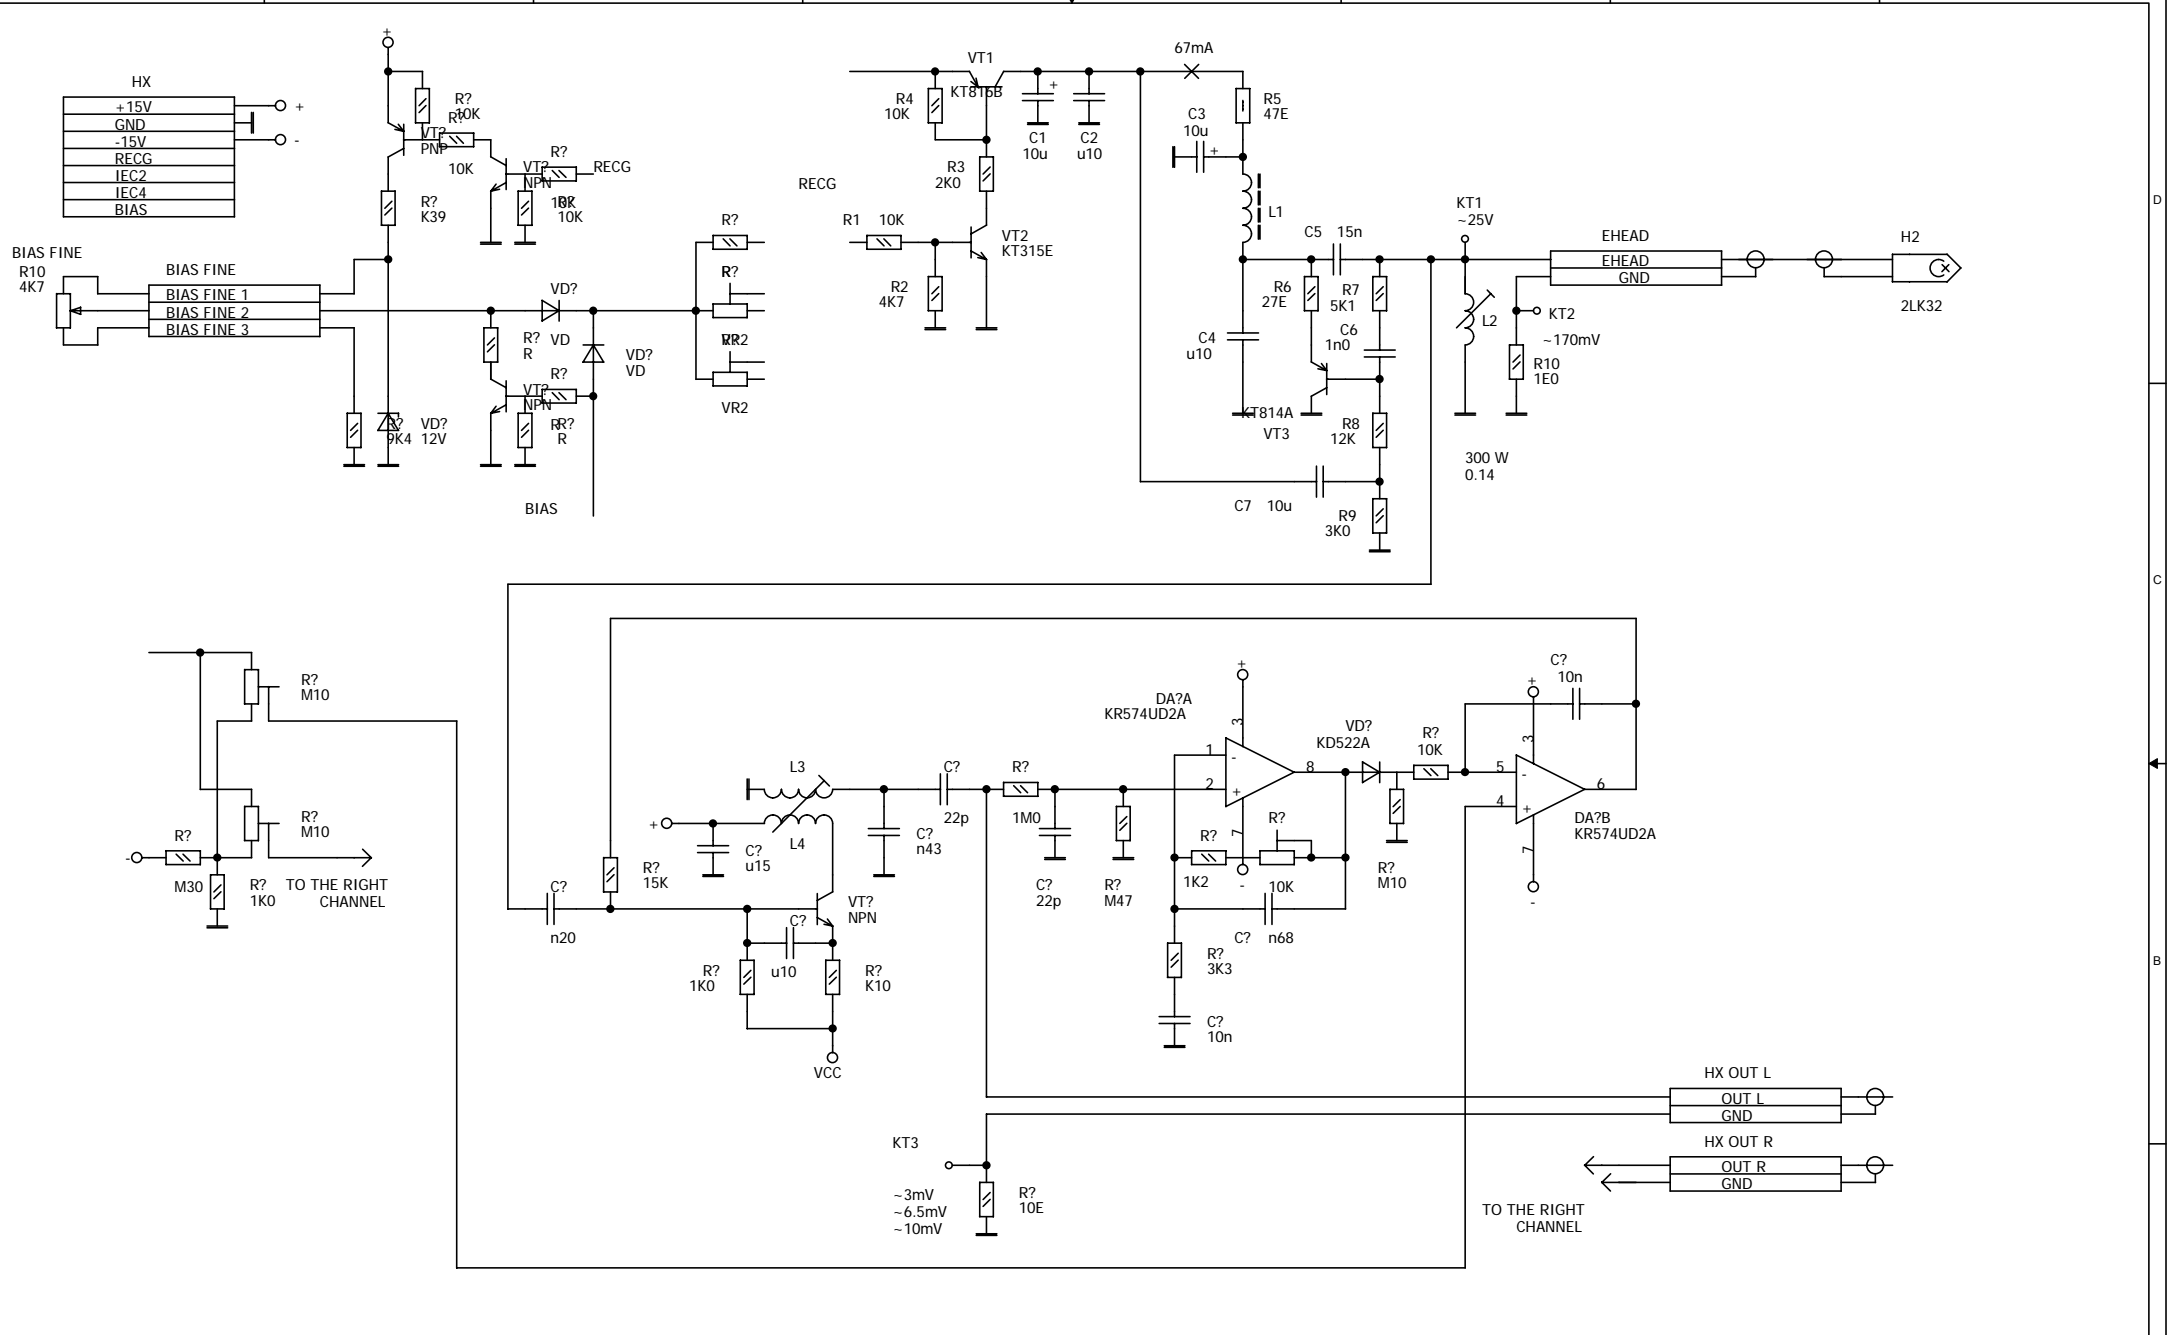

PRELIMINARY

NSM lab	
Title STEREO CASSETTE TAPE DECK TK-140	
Size B	Document Number
Date: Sunday, December 26, 2004	Rev 0
Sheet 0	of 0