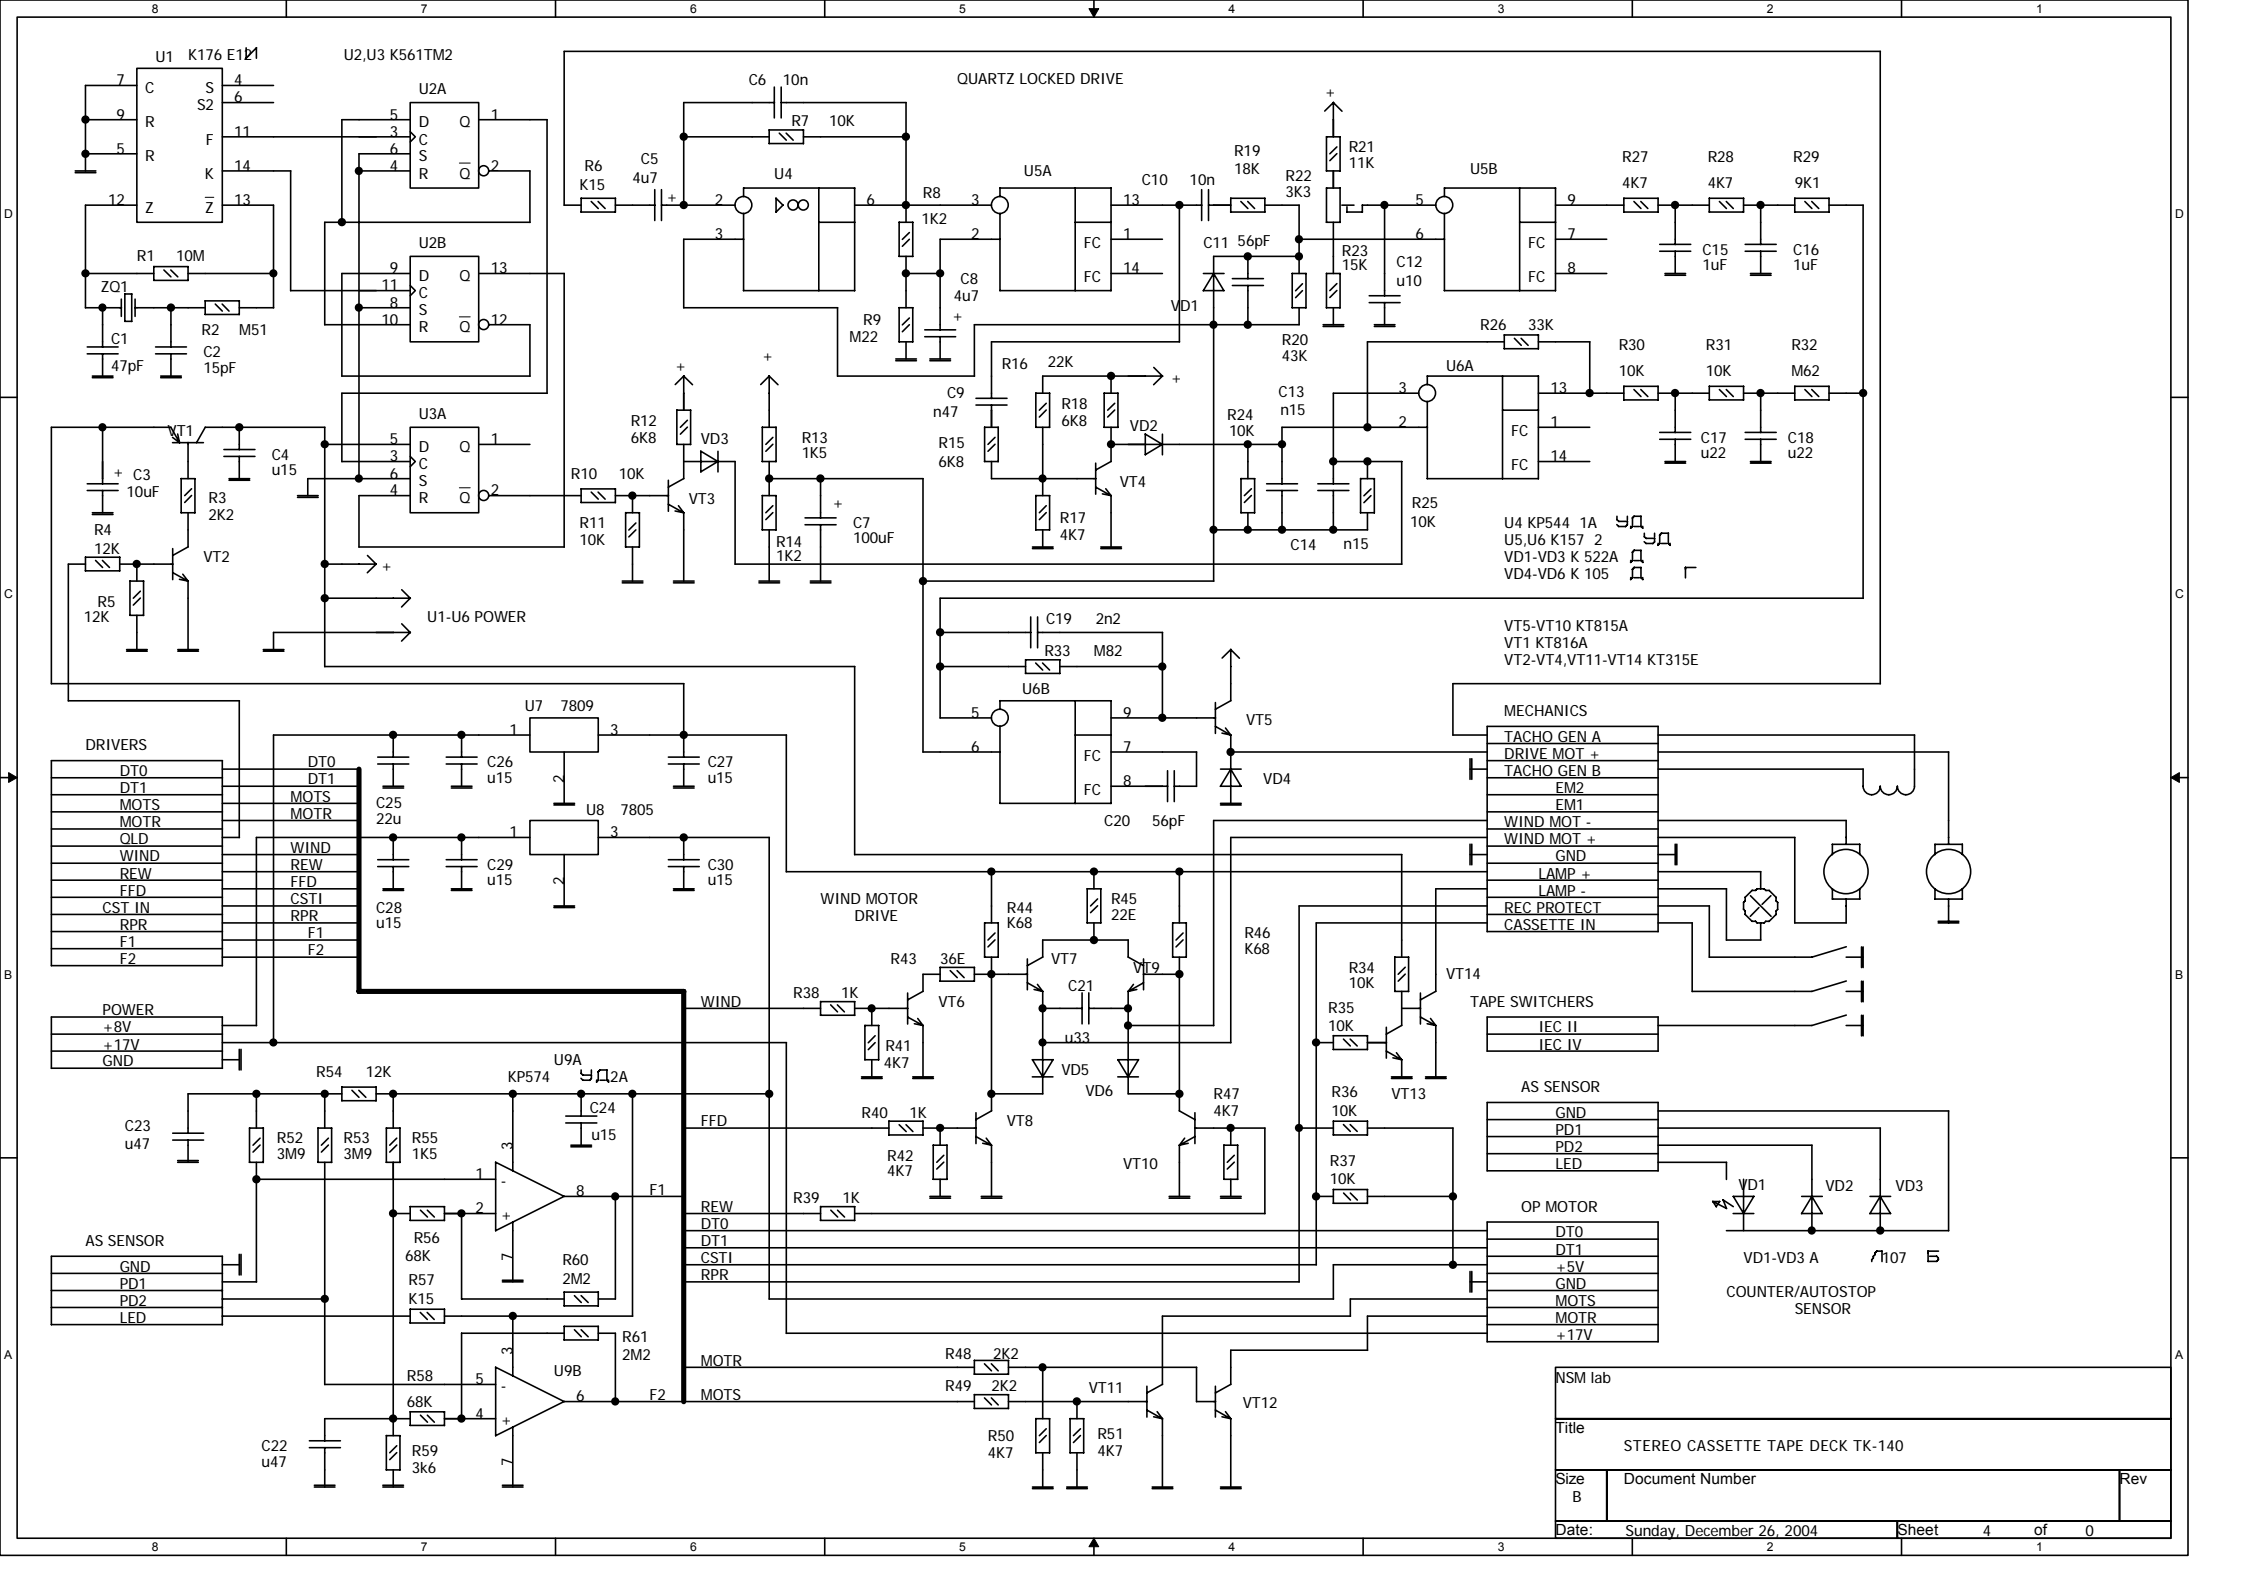

NSM lab	
Title STEREO CASSETTE TAPE DECK TK-140	
Size B	Document Number
Date: Sunday, December 26, 2004	Rev 0
Sheet 0	of 0

NSM lab		
Title STEREO CASSETTE TAPE DECK TK-140		
Size B	Document Number	Rev
Date: Sunday, December 26, 2004	Sheet 0	of 0

NSM lab		
Title STEREO CASSETTE TAPE DECK TK-140		
Size B	Document Number	Rev
Date: Sunday, December 26, 2004	Sheet 0	of 0

NSM lab		
Title STEREO CASSETTE TAPE DECK TK-140		
Size B	Document Number	Rev
Date:	Sunday, December 26, 2004	Sheet 0 of 0

NSM lab		
Title STEREO CASSETTE TAPE DECK TK-140		
Size B	Document Number	Rev
Date: Sunday, December 26, 2004	Sheet 4	of 0

NSM lab			
Title STEREO CASSETTE TAPE DECK TK-140			
Size B	Document Number		Rev
Date:	Sunday, December 26, 2004	Sheet	0 of 0

REMOTE CONTROL UNIT

NSM lab		
Title STEREO CASSETTE TAPE DECK TK-140		
Size B	Document Number	Rev
Date: Sunday, December 26, 2004	Sheet 0 of 0	

NSM lab	
Title STEREO CASSETTE TAPE DECK TK-140	
Size B	Document Number
Date: Sunday, December 26, 2004	Rev 0 of 0