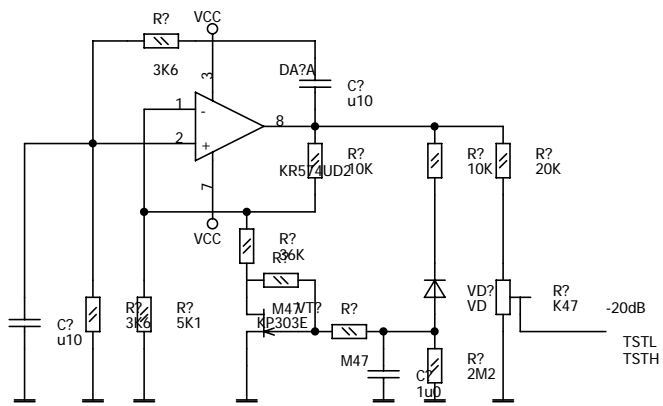

10K
2n0
12.5 KHZ