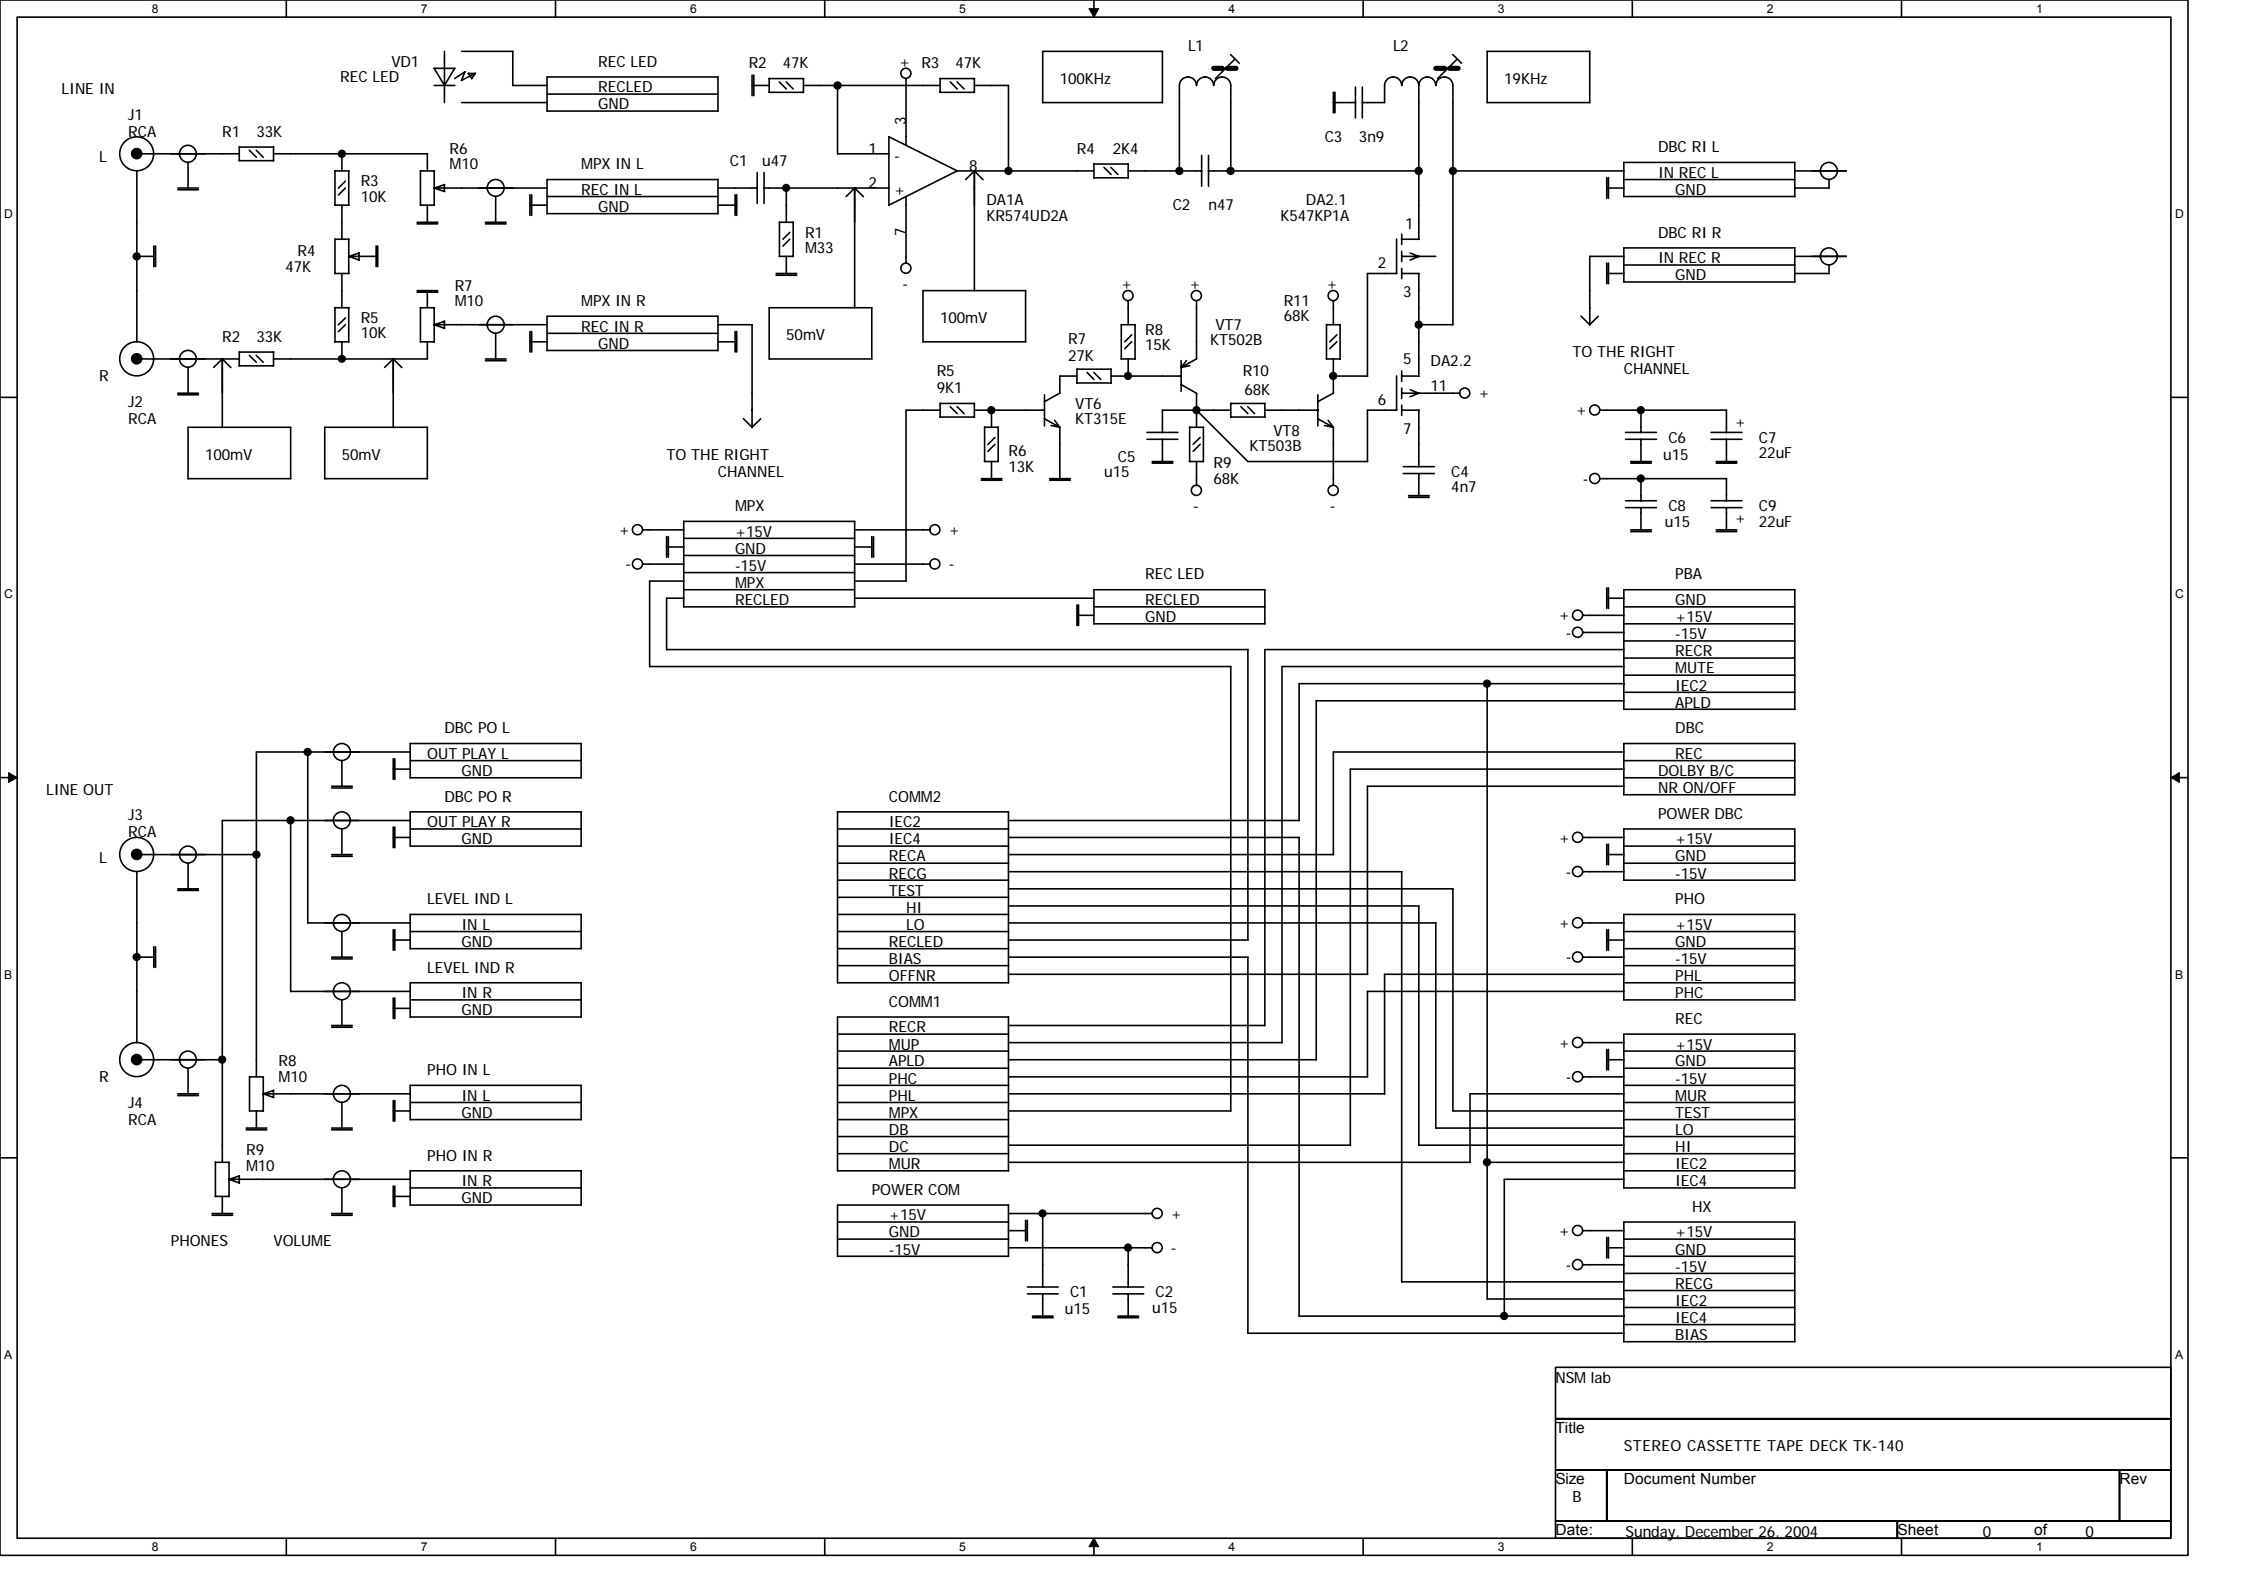

NSM lab		
Title STEREO CASSETTE TAPE DECK TK-140		
Size B	Document Number	Rev
Date:	Sunday, December 26, 2004	Sheet 0 of 0