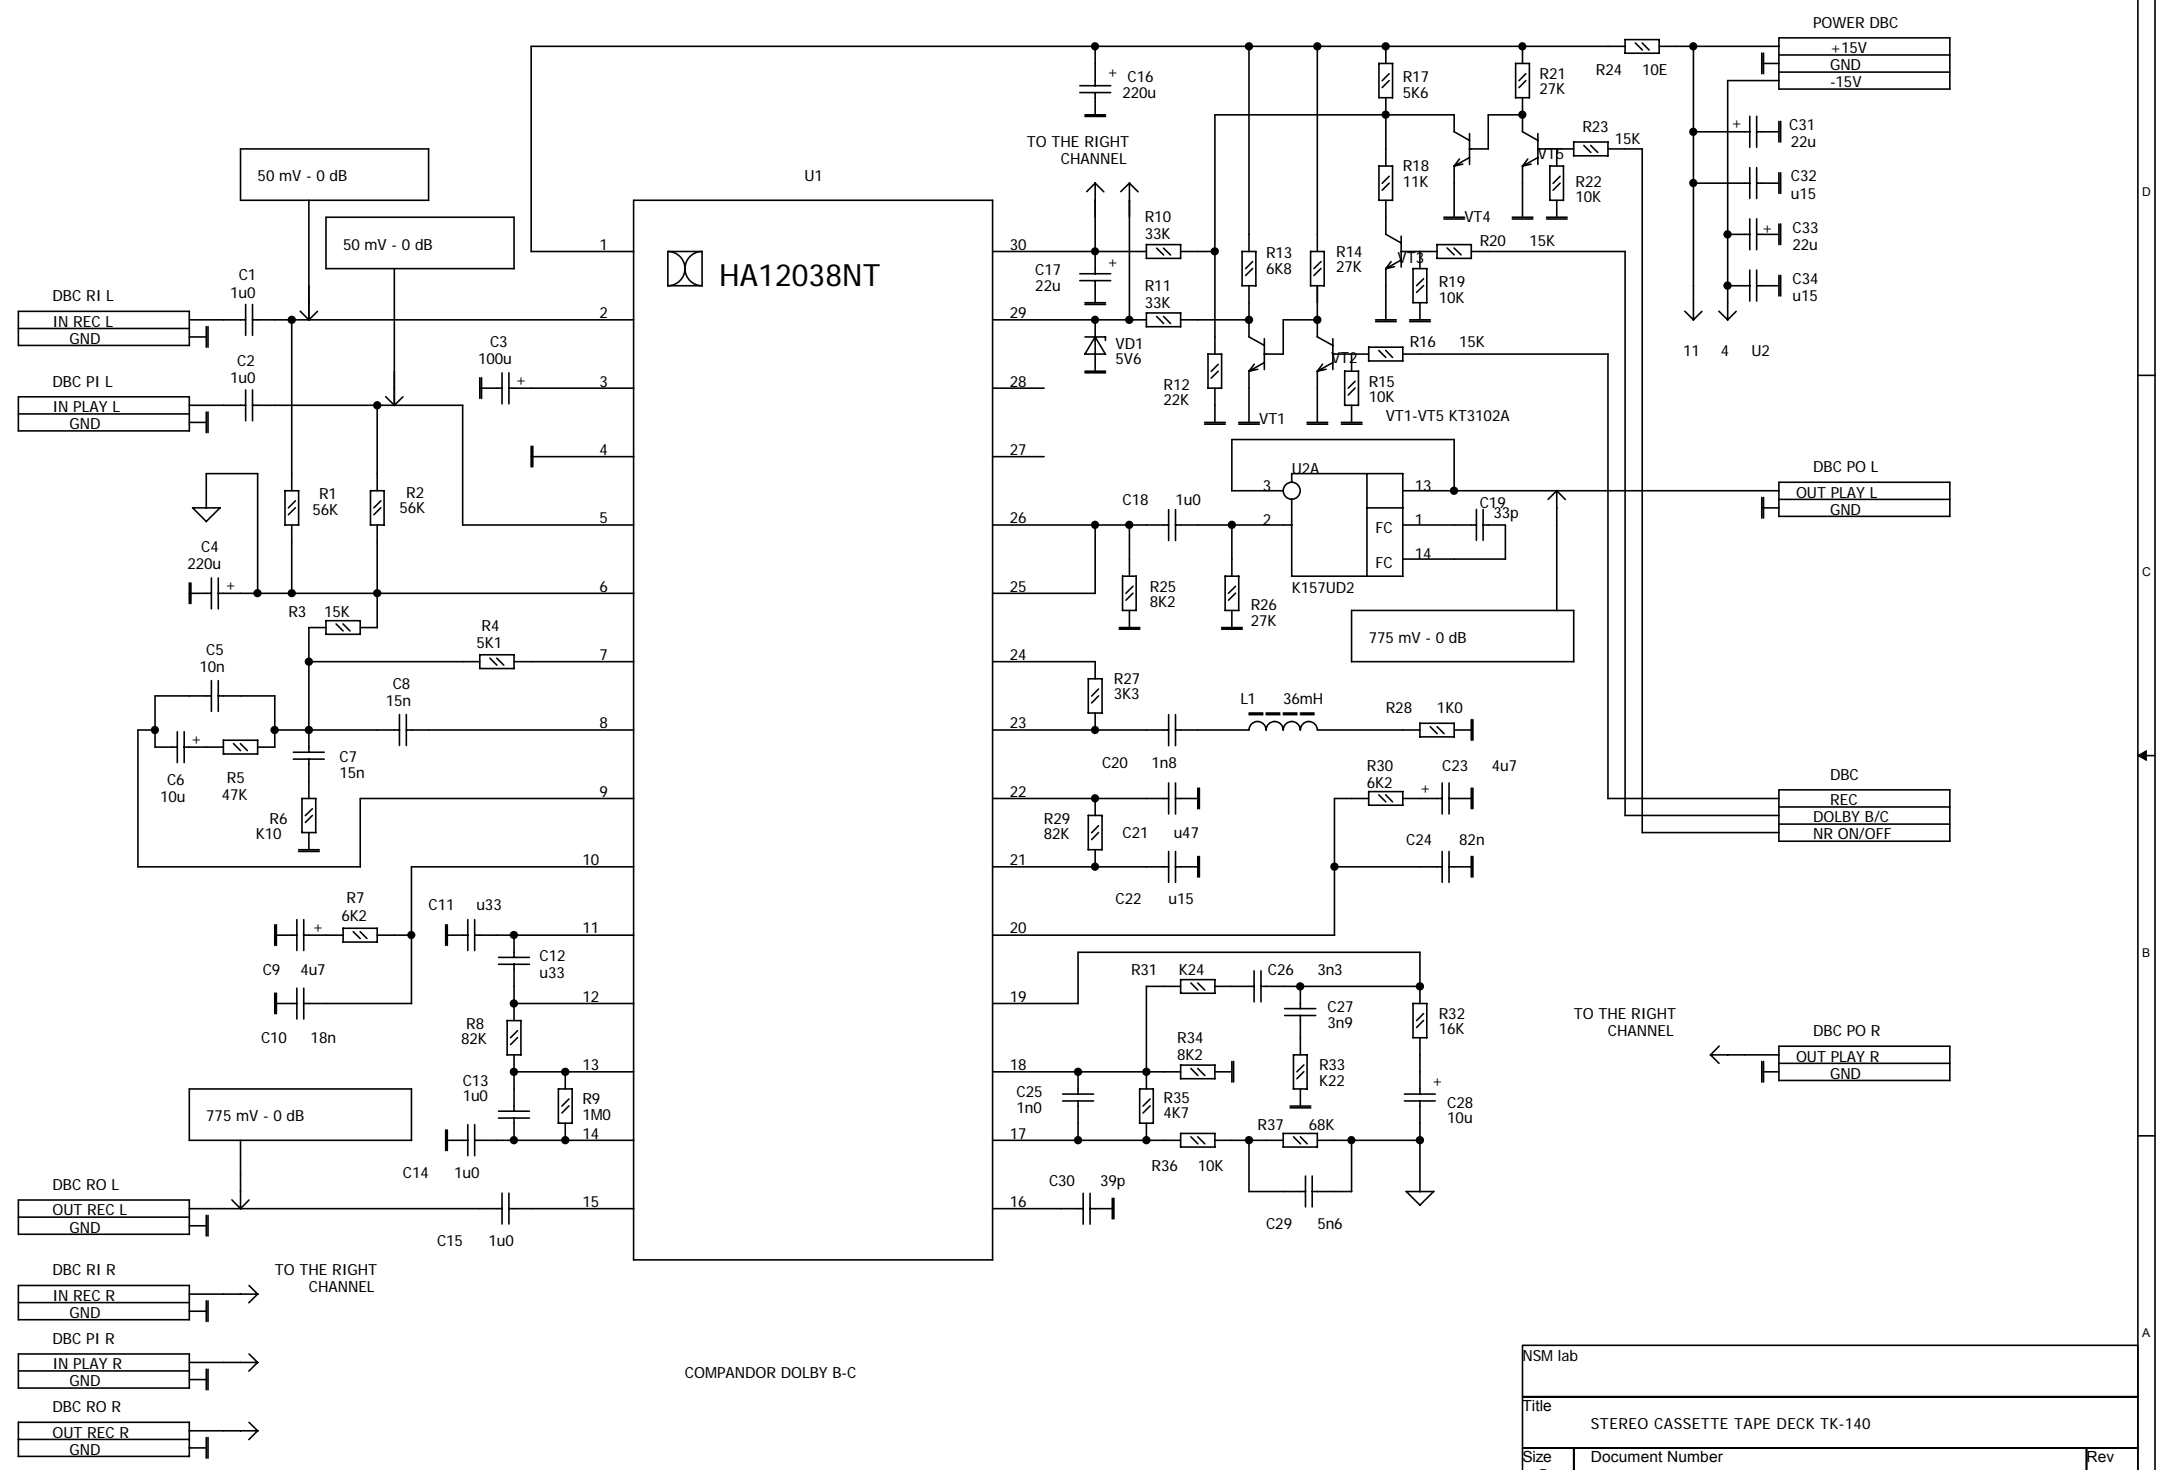

NSM lab		
Title		
STEREO CASSETTE TAPE DECK TK-140		
Size B	Document Number	Rev
Date: Sunday, December 26, 2004	Sheet 0	of 0