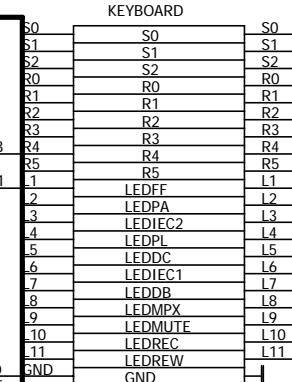

NSM lab	
Title STEREO CASSETTE TAPE DECK TK-140	
Size B	Document Number
Date: Sunday, December 26, 2004	Rev 0
Sheet 0	of 0

NSM lab		
Title STEREO CASSETTE TAPE DECK TK-140		
Size B	Document Number	Rev
Date: Sunday, December 26, 2004	Sheet 0	of 0

NSM lab		
Title STEREO CASSETTE TAPE DECK TK-140		
Size B	Document Number	Rev
Date: Sunday, December 26, 2004	Sheet 0	of 0

NSM lab		
Title STEREO CASSETTE TAPE DECK TK-140		
Size B	Document Number	Rev
Date:	Sunday, December 26, 2004	Sheet 0 of 0