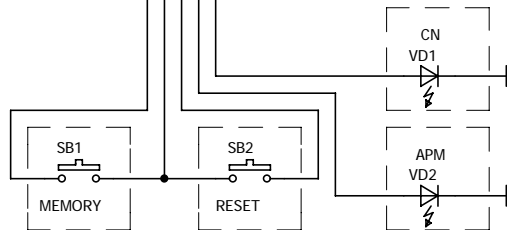

REMOTE CONTROL UNIT

NSM lab		
Title STEREO CASSETTE TAPE DECK TK-140		
Size B	Document Number	Rev
Date: Sunday, December 26, 2004	Sheet 0 of 0	

NSM lab	
Title STEREO CASSETTE TAPE DECK TK-140	
Size B	Document Number
Date: Sunday, December 26, 2004	Rev 0 of 0