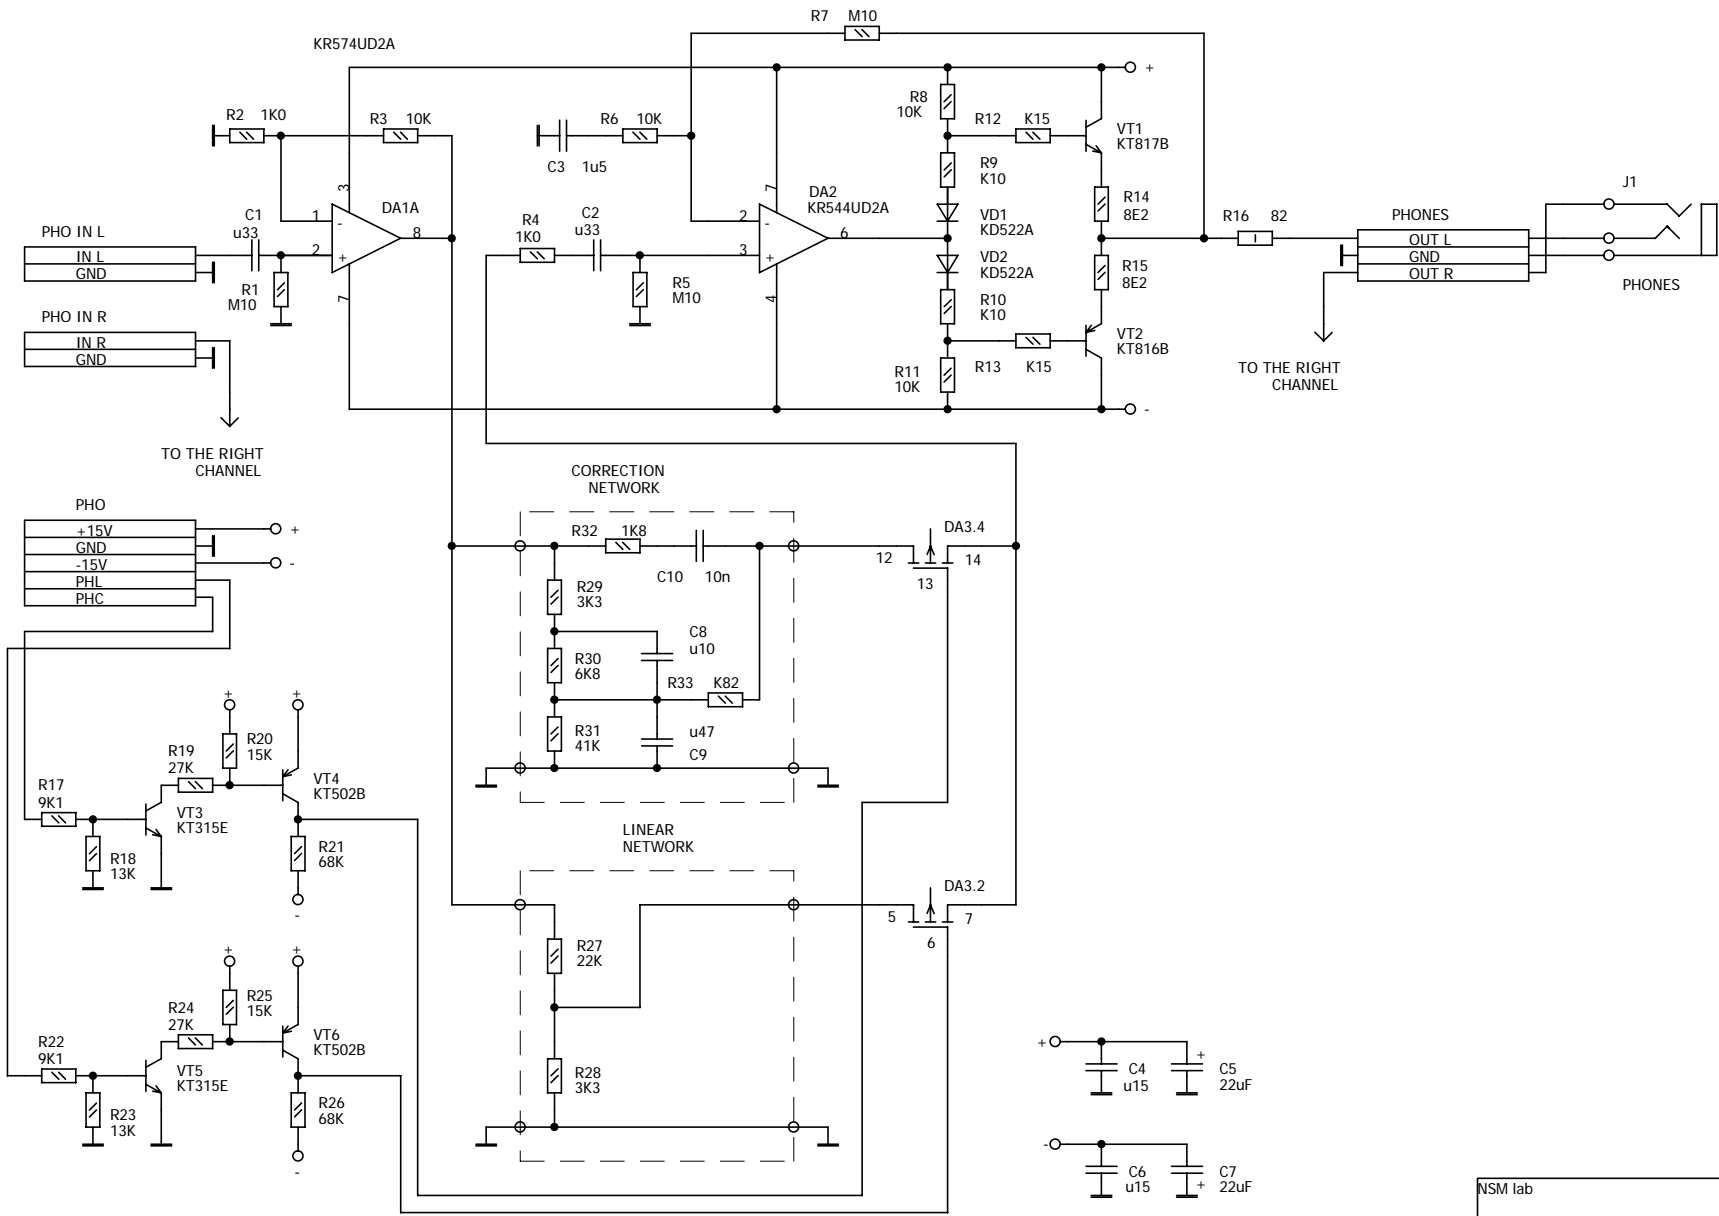

PHONES AMPLIFIER

NSM lab		
Title STEREO CASSETTE TAPE DECK TK-140		
Size B	Document Number 7	Rev A
Date: Sunday, December 26, 2004	Sheet 1	of 1