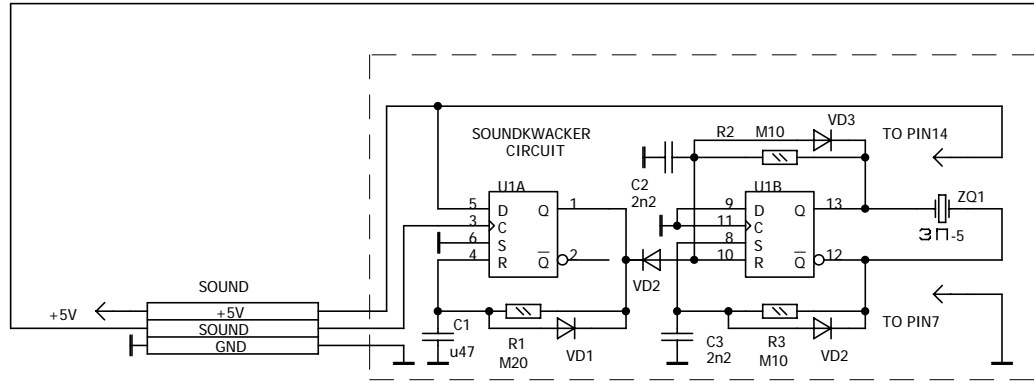

NSM lab		
Title STEREO CASSETTE TAPE DECK TK-140		
Size B	Document Number	Rev
Date:	Sunday, December 26, 2004	Sheet 0 of 0