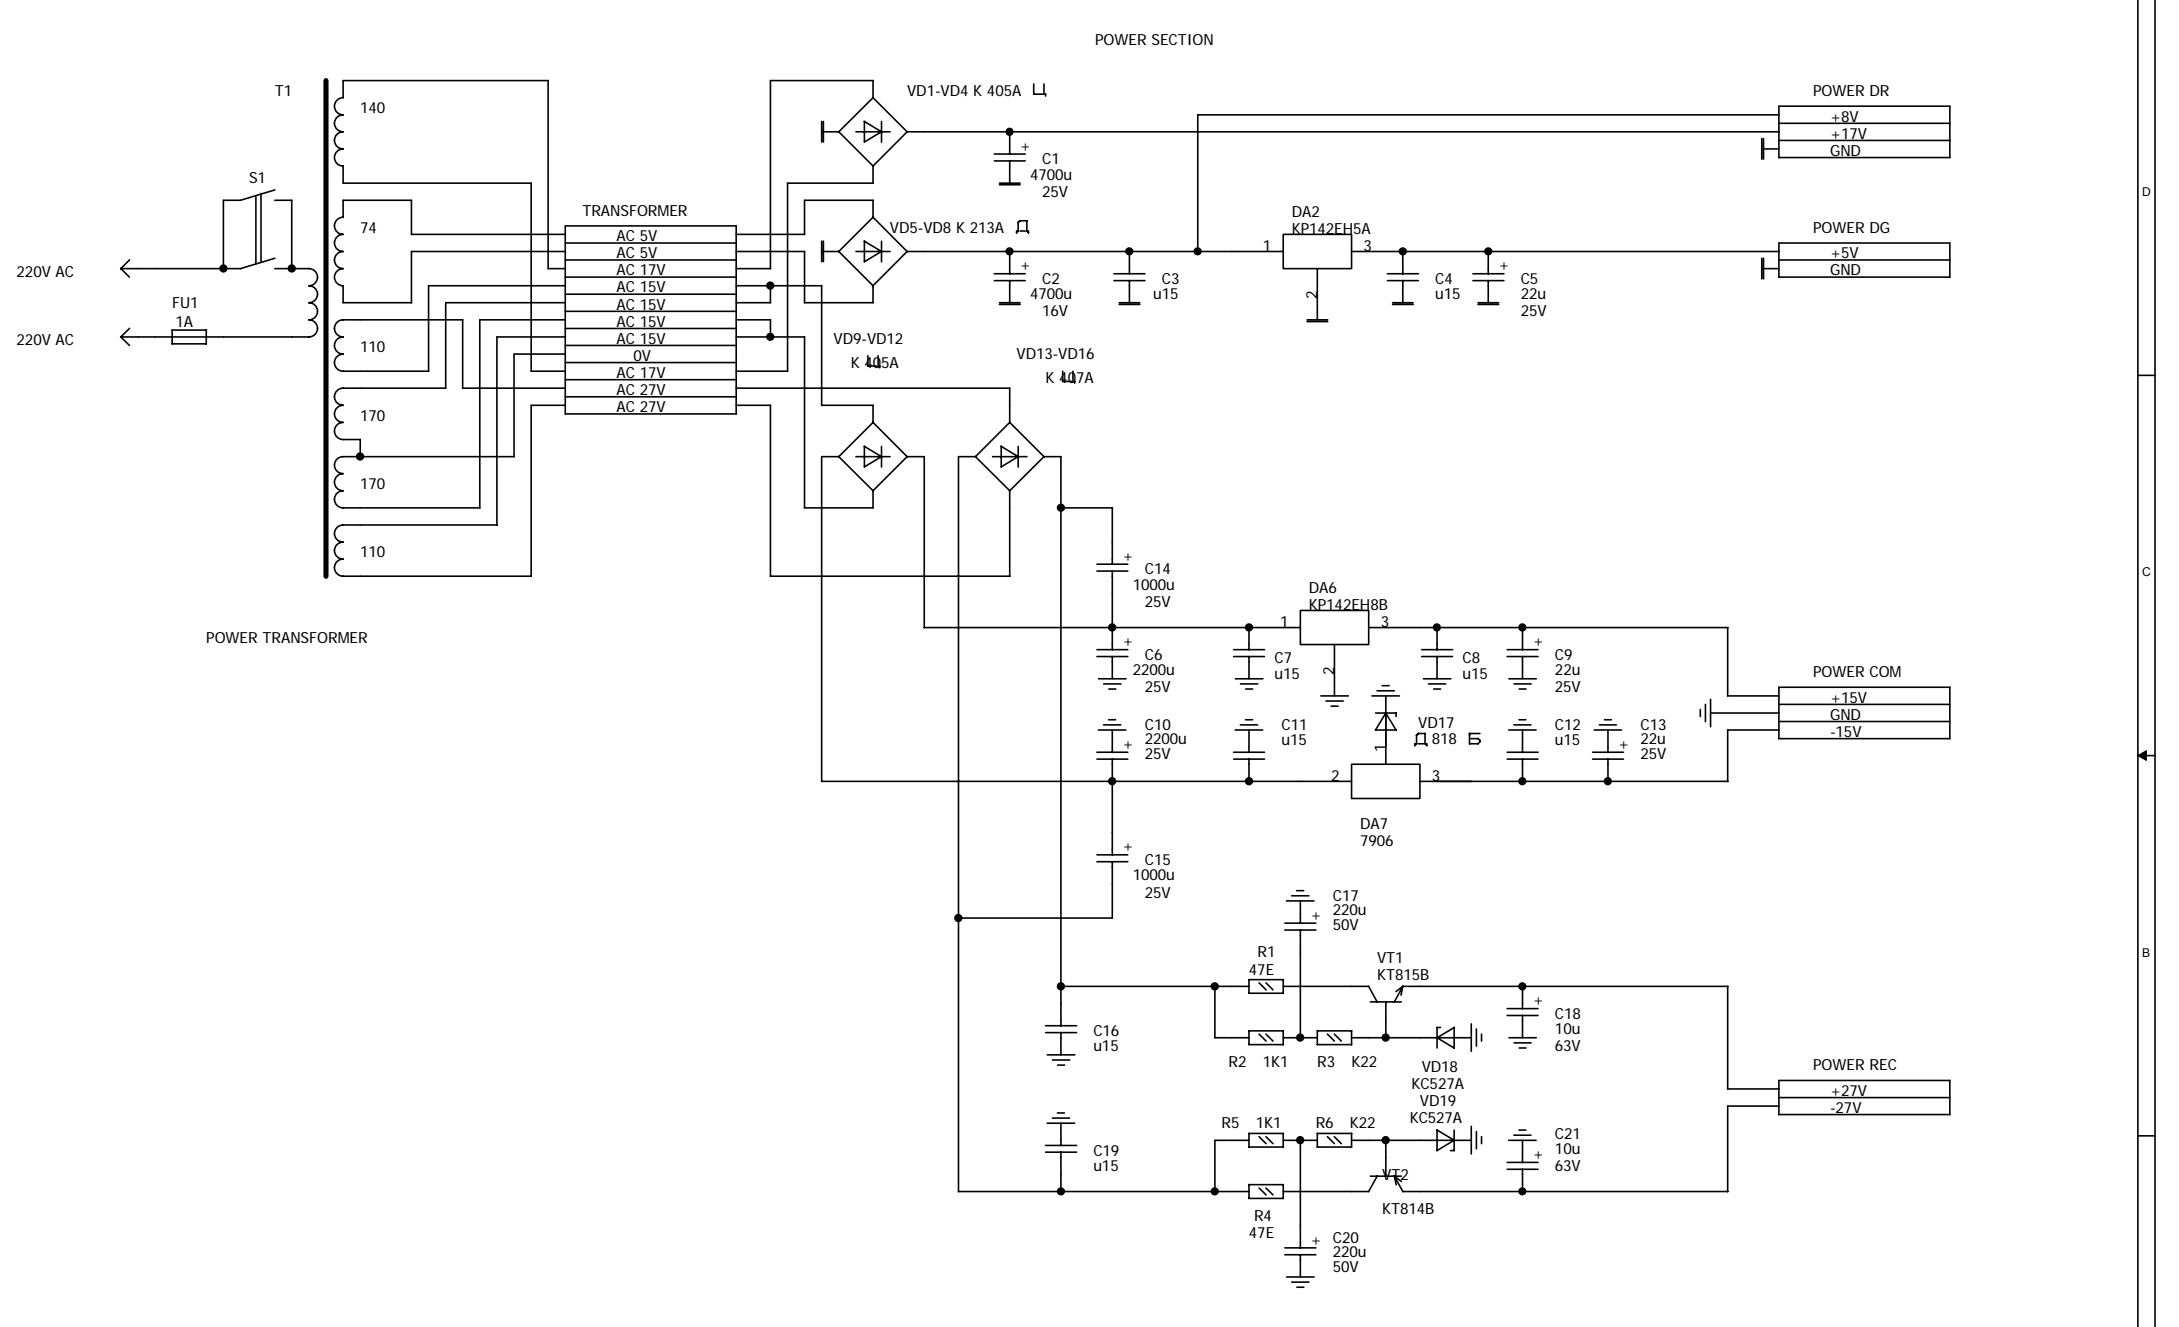

NSM lab	
Title STEREO CASSETTE TAPE DECK TK-140	
Size B	Document Number
Date: Sunday, December 26, 2004	Rev 0
Sheet 0	of 0

NSM lab		
Title STEREO CASSETTE TAPE DECK TK-140		
Size B	Document Number	Rev
Date: Sunday, December 26, 2004	Sheet 0	of 0

NSM lab		
Title STEREO CASSETTE TAPE DECK TK-140		
Size B	Document Number	Rev
Date: Sunday, December 26, 2004	Sheet 4	of 0

NSM lab			
Title STEREO CASSETTE TAPE DECK TK-140			
Size B	Document Number		Rev
Date:	Sunday, December 26, 2004	Sheet	0 of 0

REMOTE CONTROL UNIT

NSM lab		
Title STEREO CASSETTE TAPE DECK TK-140		
Size B	Document Number	Rev
Date: Sunday, December 26, 2004	Sheet 0 of 0	

NSM lab	
Title STEREO CASSETTE TAPE DECK TK-140	
Size B	Document Number
Date: Sunday, December 26, 2004	Rev 0 of 0