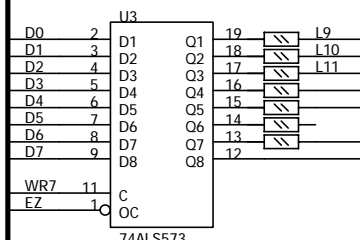

NSM lab	
Title STEREO CASSETTE TAPE DECK TK-140	
Size B	Document Number
Date: Sunday, December 26, 2004	Rev 0
Sheet 0	of 0

NSM lab		
Title STEREO CASSETTE TAPE DECK TK-140		
Size B	Document Number	Rev
Date: Sunday, December 26, 2004	Sheet 0	of 0

NSM lab		
Title STEREO CASSETTE TAPE DECK TK-140		
Size B	Document Number	Rev
Date: Sunday, December 26, 2004	Sheet 0	of 0

NSM lab		
Title STEREO CASSETTE TAPE DECK TK-140		
Size B	Document Number	Rev
Date:	Sunday, December 26, 2004	Sheet 0 of 0