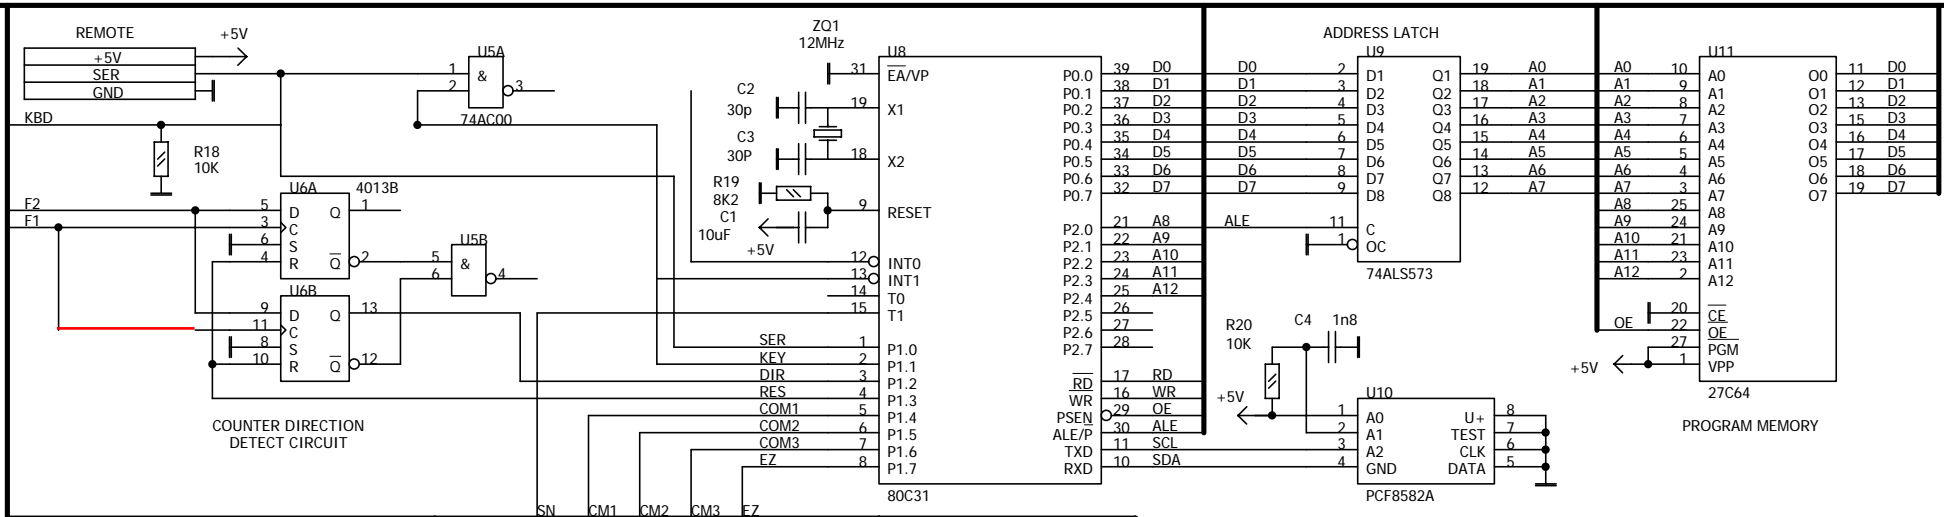

NSM lab	
Title STEREO CASSETTE TAPE DECK TK-140	
Size B	Document Number
Date: Sunday, December 26, 2004	Rev 0
Sheet 0	of 0

NSM lab		
Title STEREO CASSETTE TAPE DECK TK-140		
Size B	Document Number	Rev
Date: Sunday, December 26, 2004	Sheet 0	of 0

NSM lab		
Title STEREO CASSETTE TAPE DECK TK-140		
Size B	Document Number	Rev
Date: Sunday, December 26, 2004	Sheet 0	of 0

NSM lab		
Title STEREO CASSETTE TAPE DECK TK-140		
Size B	Document Number	Rev
Date:	Sunday, December 26, 2004	Sheet 0 of 0