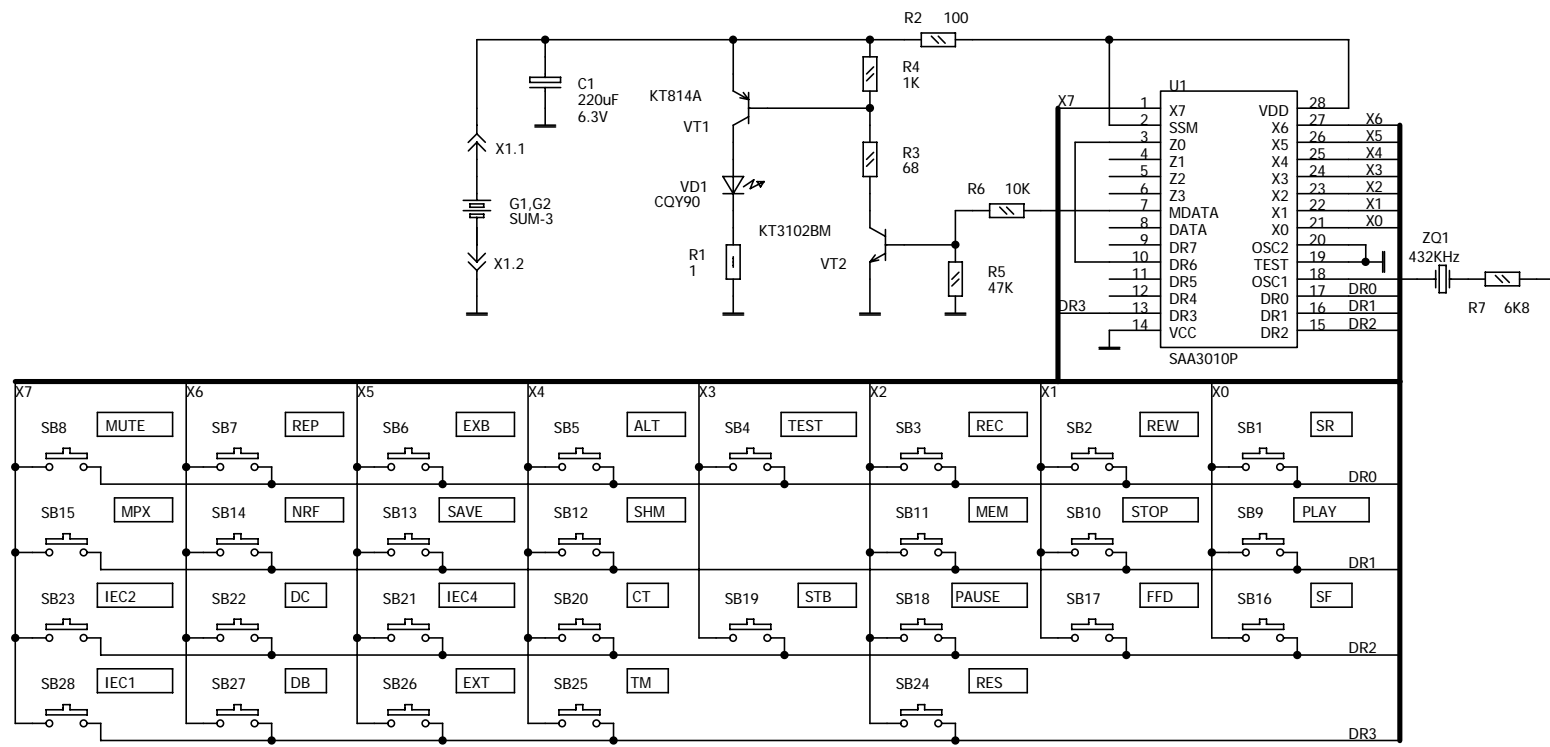

REMOTE CONTROL UNIT

NSM lab		
Title STEREO CASSETTE TAPE DECK TK-140		
Size B	Document Number	Rev
Date: Sunday, December 26, 2004	Sheet 0 of 0