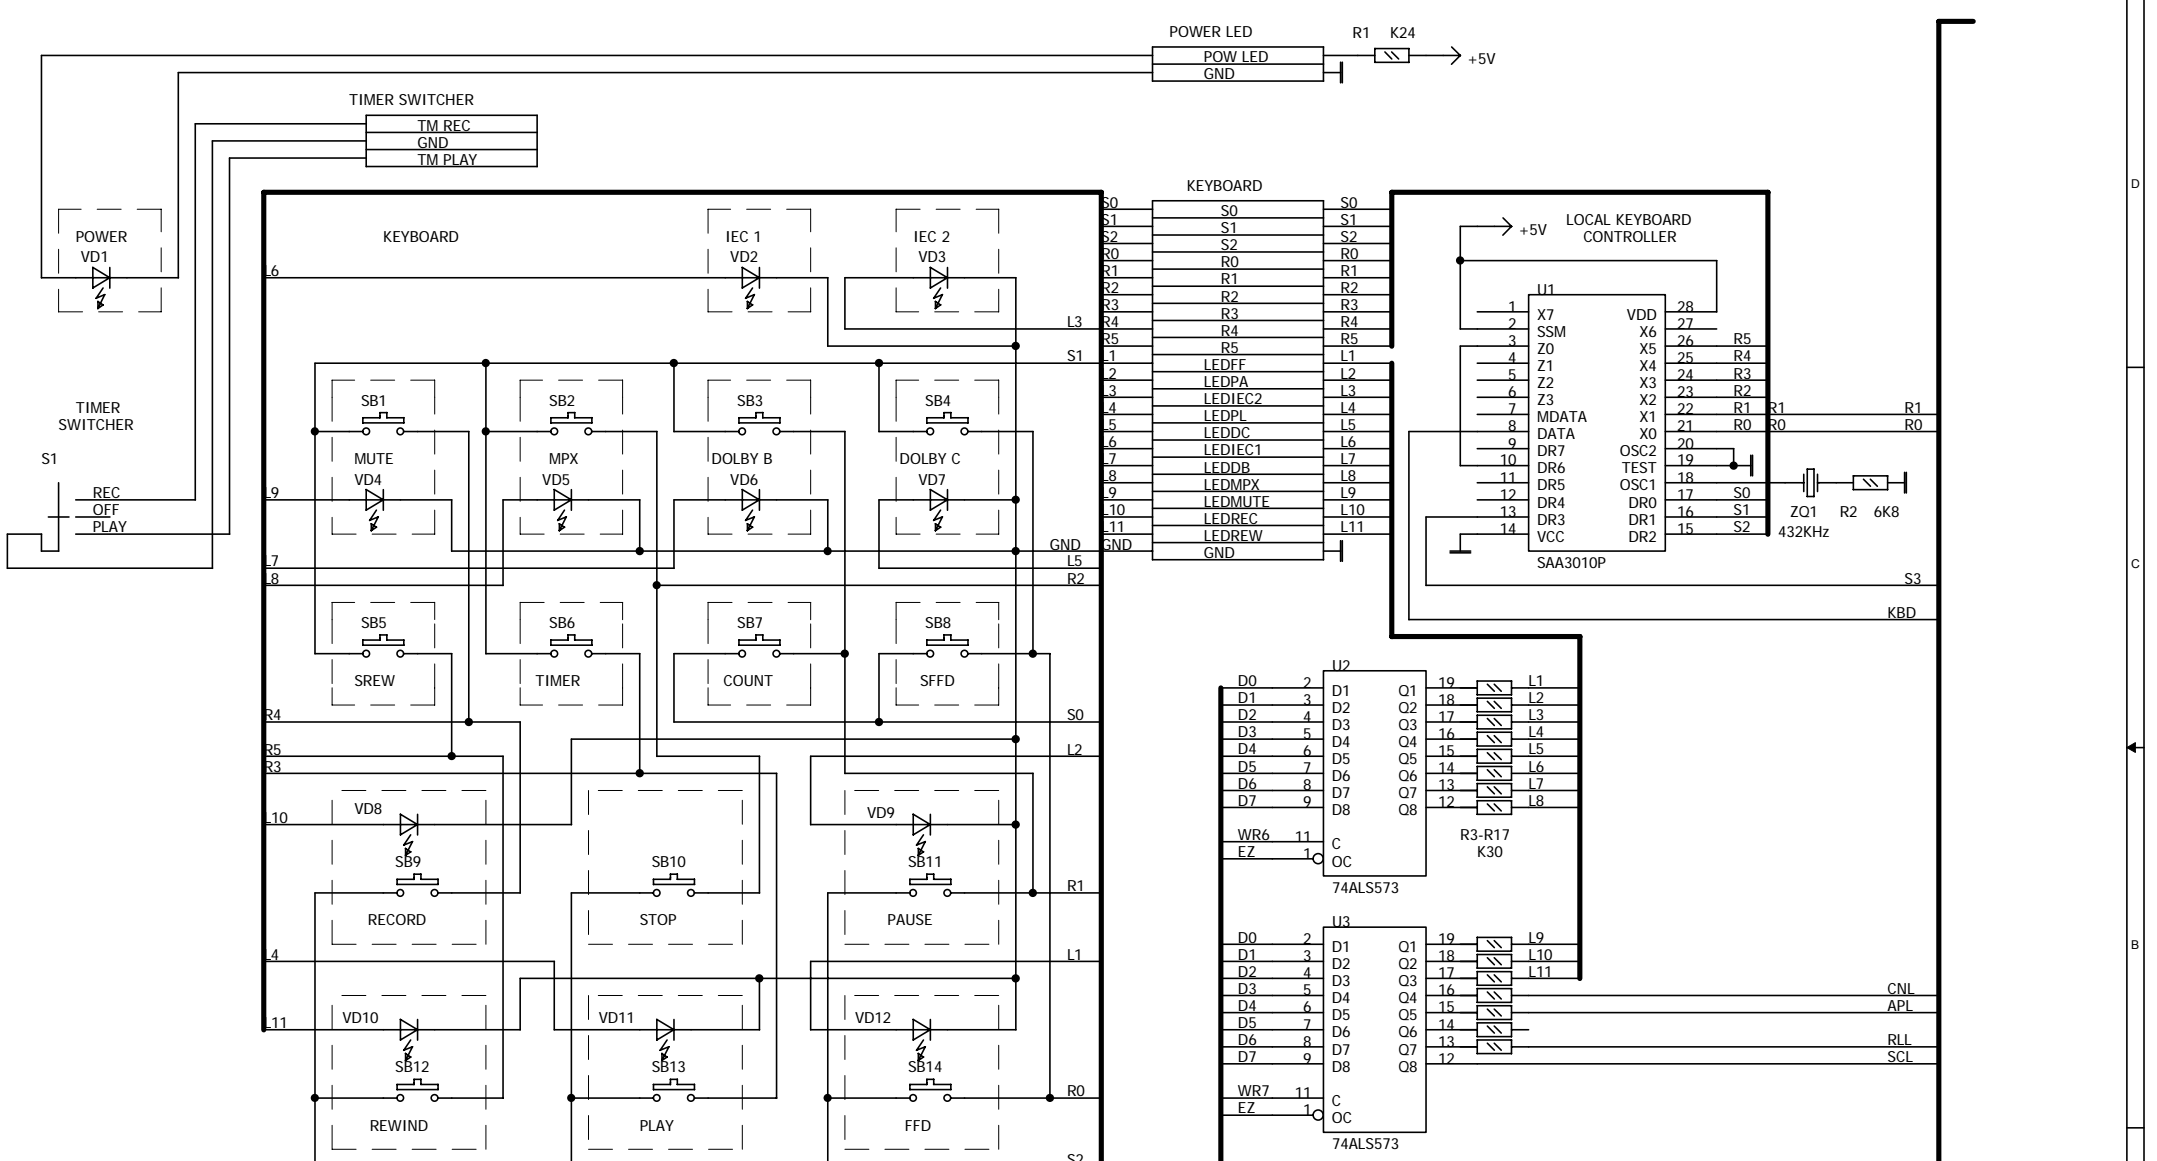

NSM lab	
Title STEREO CASSETTE TAPE DECK TK-140	
Size B	Document Number
Date: Sunday, December 26, 2004	Rev 0
Sheet 0	of 0

NSM lab		
Title STEREO CASSETTE TAPE DECK TK-140		
Size B	Document Number	Rev
Date: Sunday, December 26, 2004	Sheet 0	of 0

NSM lab		
Title STEREO CASSETTE TAPE DECK TK-140		
Size B	Document Number	Rev
Date: Sunday, December 26, 2004	Sheet 0	of 0

NSM lab		
Title STEREO CASSETTE TAPE DECK TK-140		
Size B	Document Number	Rev
Date:	Sunday, December 26, 2004	Sheet 0 of 0