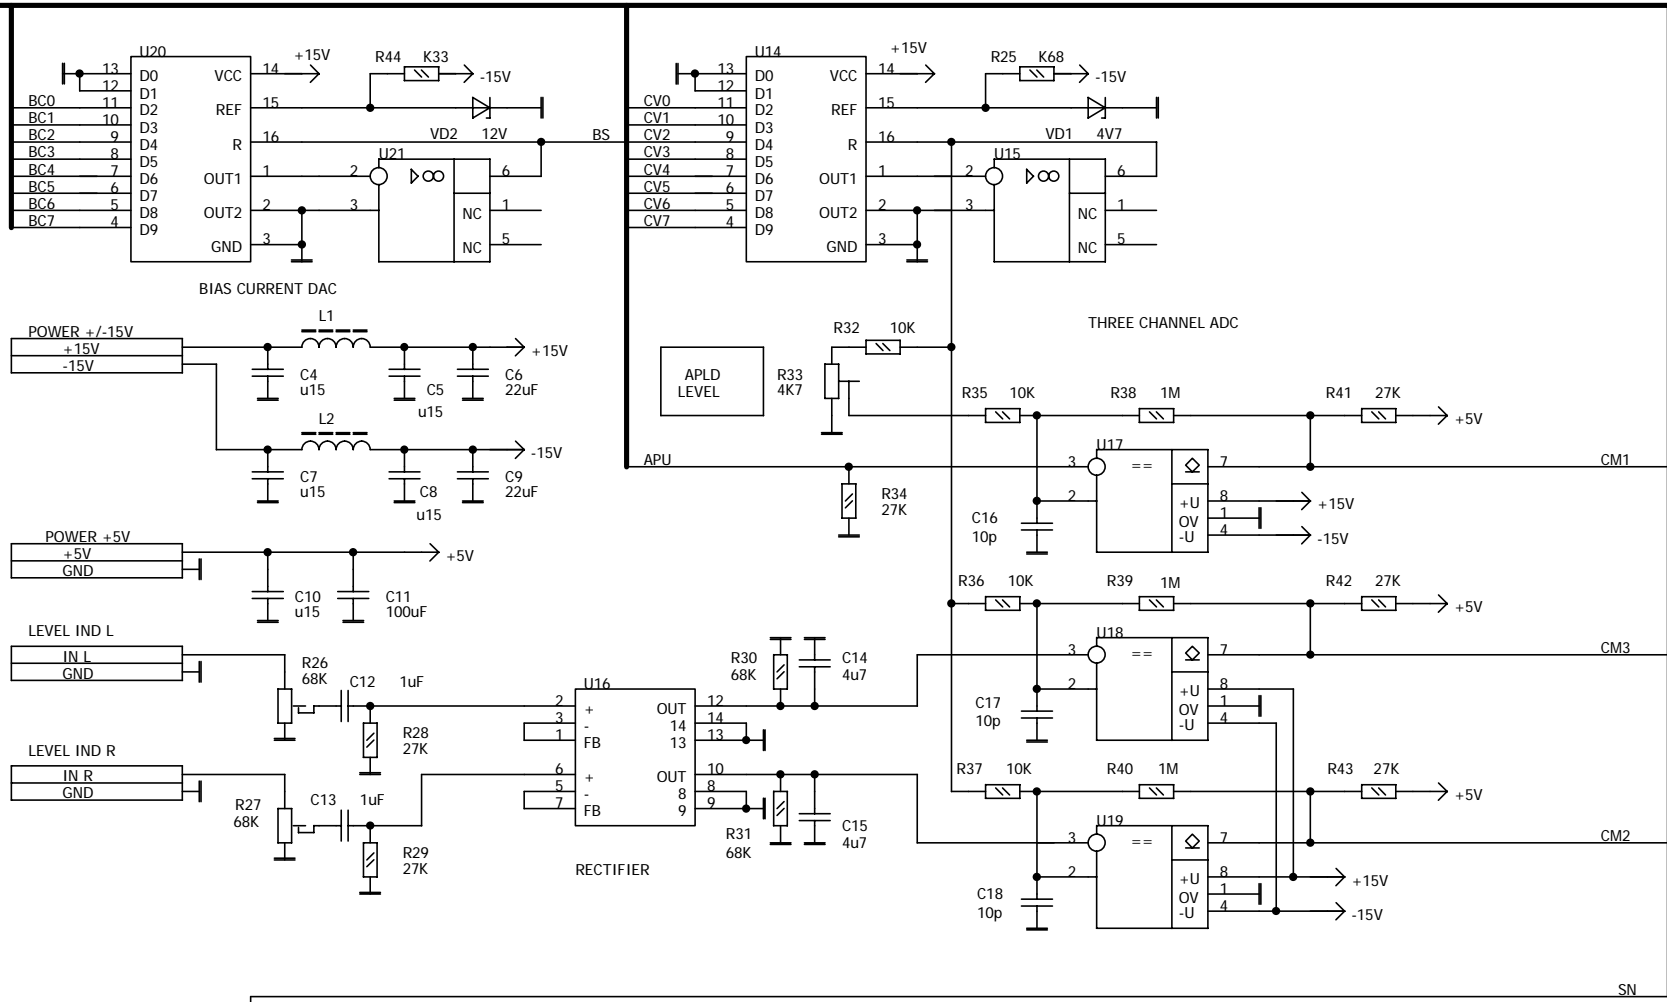

NSM lab	
Title STEREO CASSETTE TAPE DECK TK-140	
Size B	Document Number
Date: Sunday, December 26, 2004	Rev 0
Sheet 0	of 0

NSM lab		
Title STEREO CASSETTE TAPE DECK TK-140		
Size B	Document Number	Rev
Date: Sunday, December 26, 2004	Sheet 0	of 0

NSM lab		
Title STEREO CASSETTE TAPE DECK TK-140		
Size B	Document Number	Rev
Date: Sunday, December 26, 2004	Sheet 0	of 0

NSM lab		
Title STEREO CASSETTE TAPE DECK TK-140		
Size B	Document Number	Rev
Date:	Sunday, December 26, 2004	Sheet 0 of 0