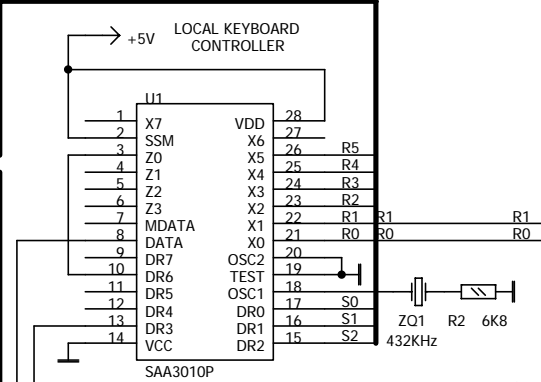

NSM lab	
Title STEREO CASSETTE TAPE DECK TK-140	
Size B	Document Number
Date: Sunday, December 26, 2004	Rev 0
Sheet 0	of 0

NSM lab		
Title STEREO CASSETTE TAPE DECK TK-140		
Size B	Document Number	Rev
Date: Sunday, December 26, 2004	Sheet 0	of 0