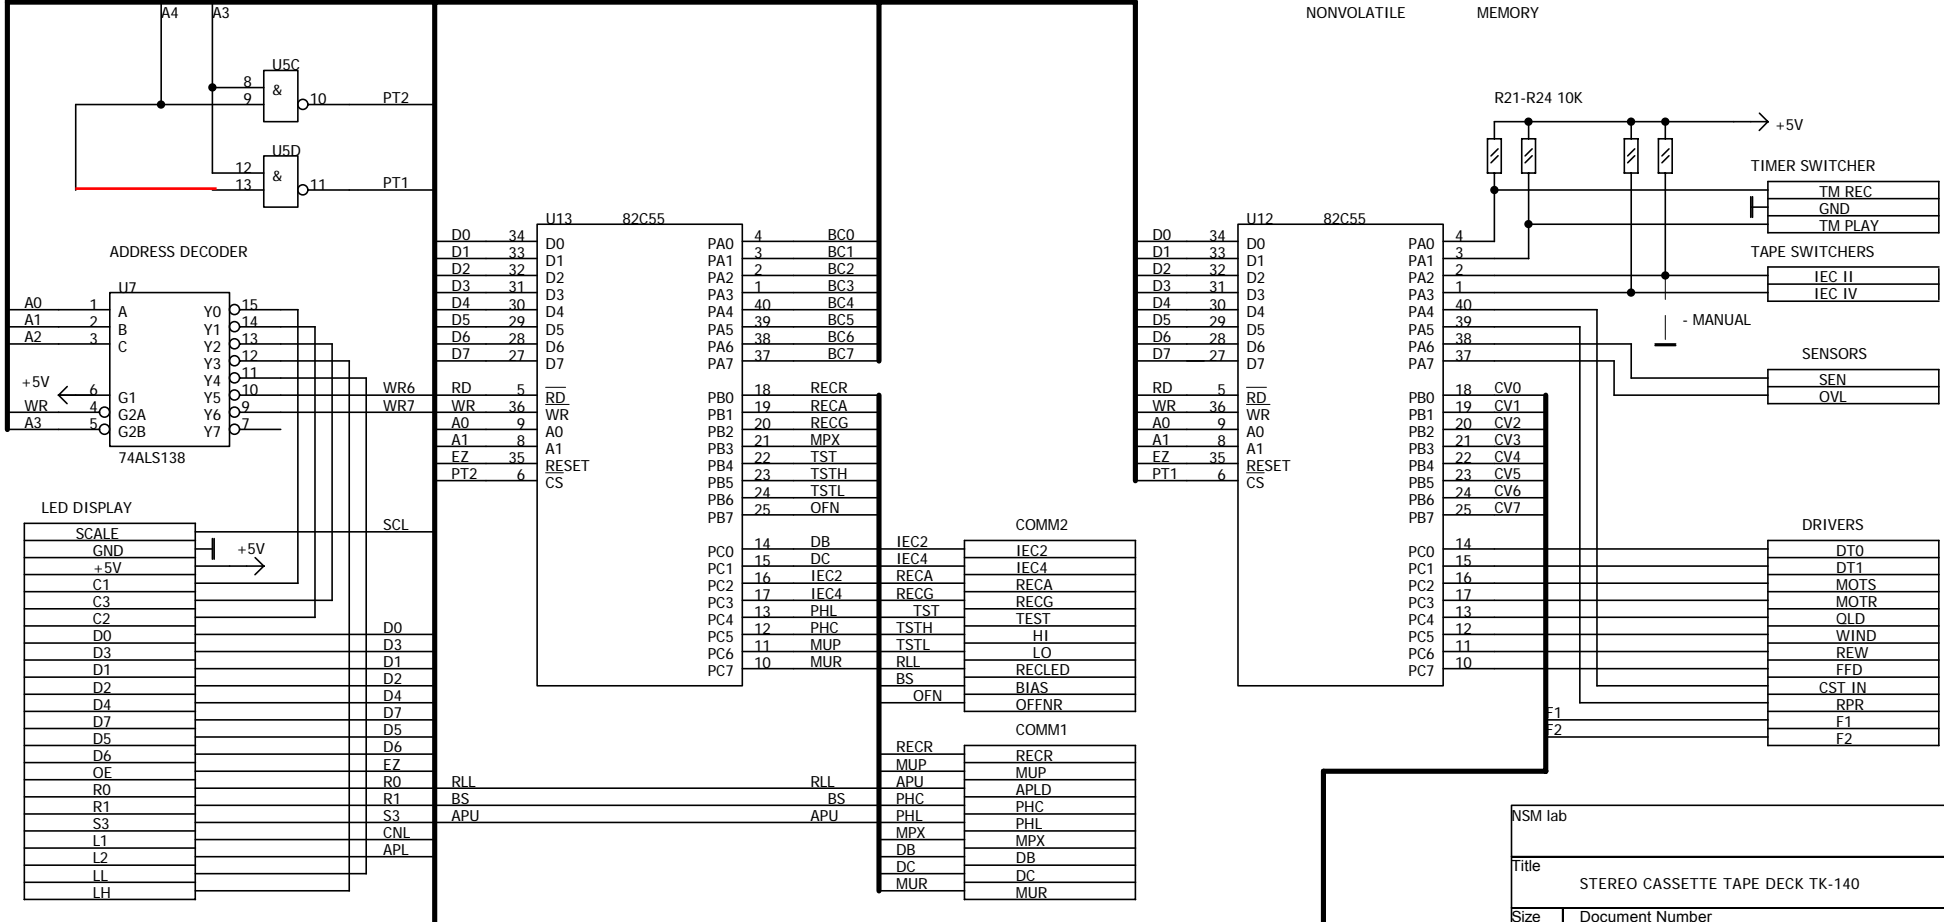

NSM lab	
Title STEREO CASSETTE TAPE DECK TK-140	
Size B	Document Number
Date: Sunday, December 26, 2004	Rev 0
Sheet 0	of 0

NSM lab		
Title STEREO CASSETTE TAPE DECK TK-140		
Size B	Document Number	Rev
Date: Sunday, December 26, 2004	Sheet 0	of 0

NSM lab		
Title STEREO CASSETTE TAPE DECK TK-140		
Size B	Document Number	Rev
Date: Sunday, December 26, 2004	Sheet 0	of 0

NSM lab		
Title STEREO CASSETTE TAPE DECK TK-140		
Size B	Document Number	Rev
Date:	Sunday, December 26, 2004	Sheet 0 of 0