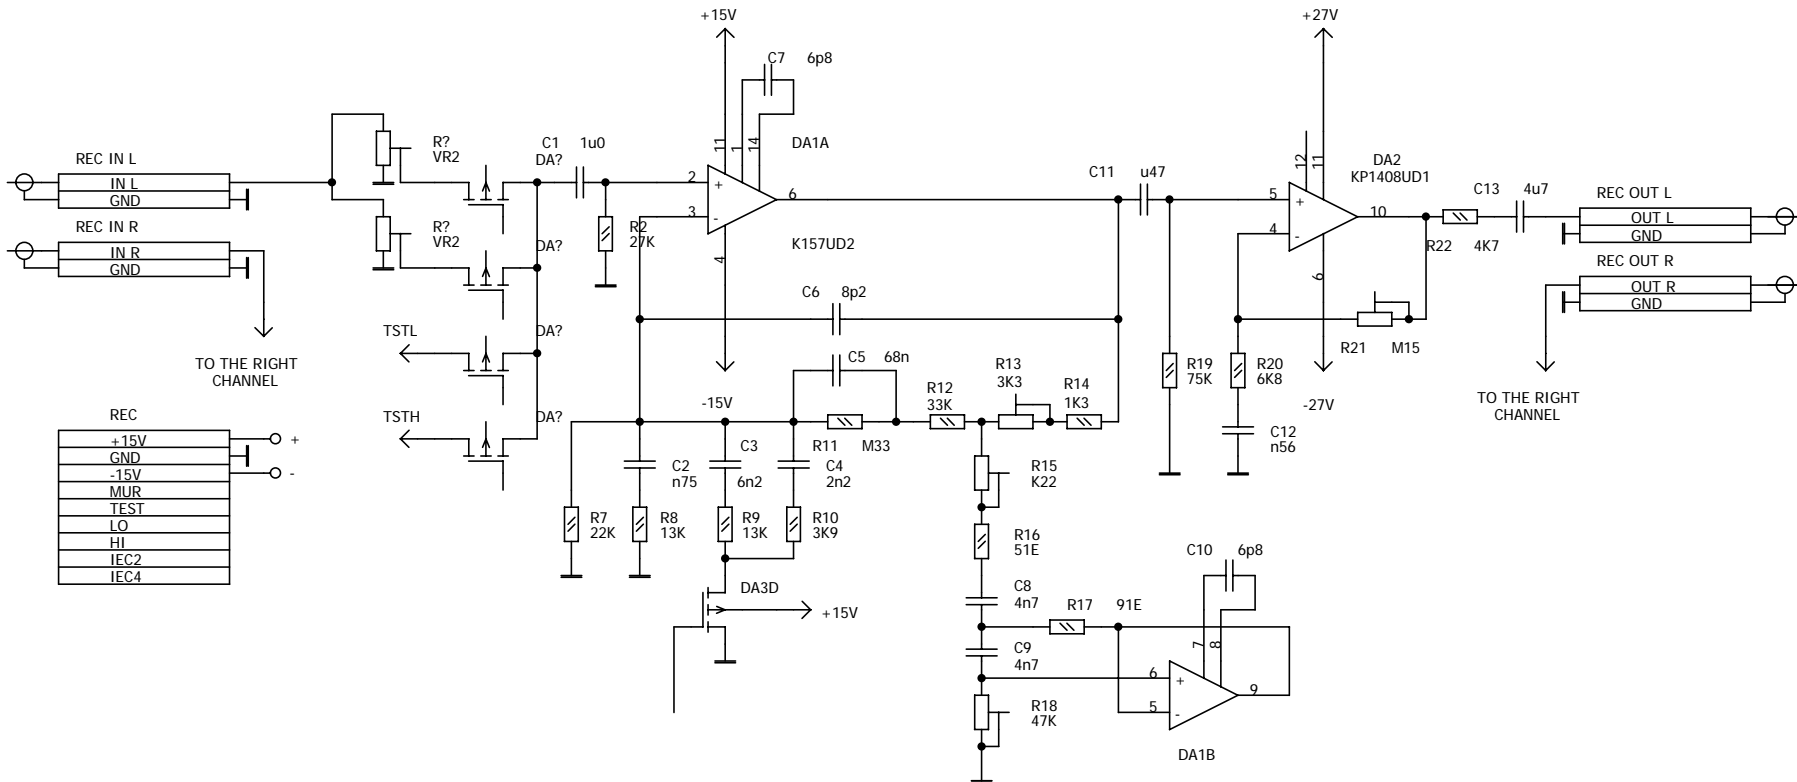

10K
2n0
12.5 KHZ

PRELIMINARY

NSM lab		
Title		
STEREO CASSETTE TAPE DECK TK-140		
Size	Document Number	Rev
B		
Date:	Sunday, December 26, 2004	Sheet 0 of 0