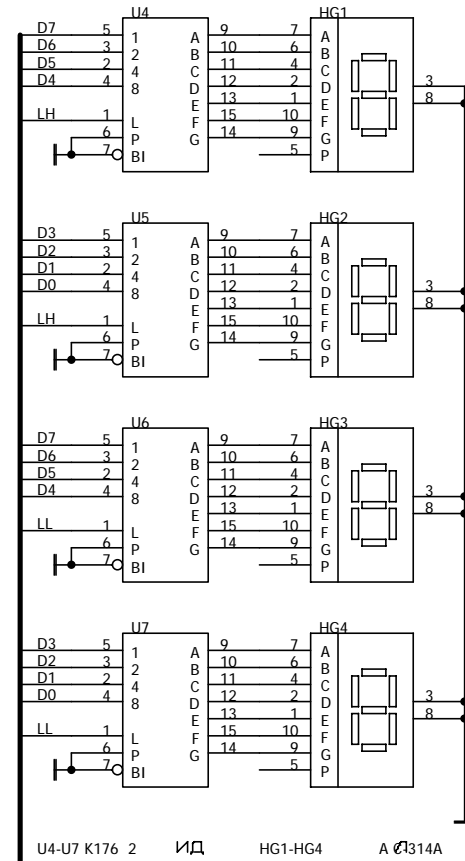

NSM lab	
Title STEREO CASSETTE TAPE DECK TK-140	
Size B	Document Number
Date: Sunday, December 26, 2004	Rev 0
Sheet 0	of 0

NSM lab		
Title STEREO CASSETTE TAPE DECK TK-140		
Size B	Document Number	Rev
Date: Sunday, December 26, 2004	Sheet 0	of 0

NSM lab		
Title STEREO CASSETTE TAPE DECK TK-140		
Size B	Document Number	Rev
Date: Sunday, December 26, 2004	Sheet 0	of 0

NSM lab		
Title STEREO CASSETTE TAPE DECK TK-140		
Size B	Document Number	Rev
Date:	Sunday, December 26, 2004	Sheet 0 of 0

NSM lab		
Title STEREO CASSETTE TAPE DECK TK-140		
Size B	Document Number	Rev
Date: Sunday, December 26, 2004	Sheet 4	of 0

NSM lab			
Title STEREO CASSETTE TAPE DECK TK-140			
Size B	Document Number		Rev
Date:	Sunday, December 26, 2004	Sheet	0 of 0

- C17 22u
- C18 u15
- C19 +22u
- C20 u15
- VT2,VT4,VT6 KT315E
- VT3,VT5,VT7 KT502E
- VT8 KT503E

NSM lab	
Title STEREO CASSETTE TAPE DECK TK-140	
Size B	Document Number
Date: Sunday, December 26, 2004	Sheet 0 of 0