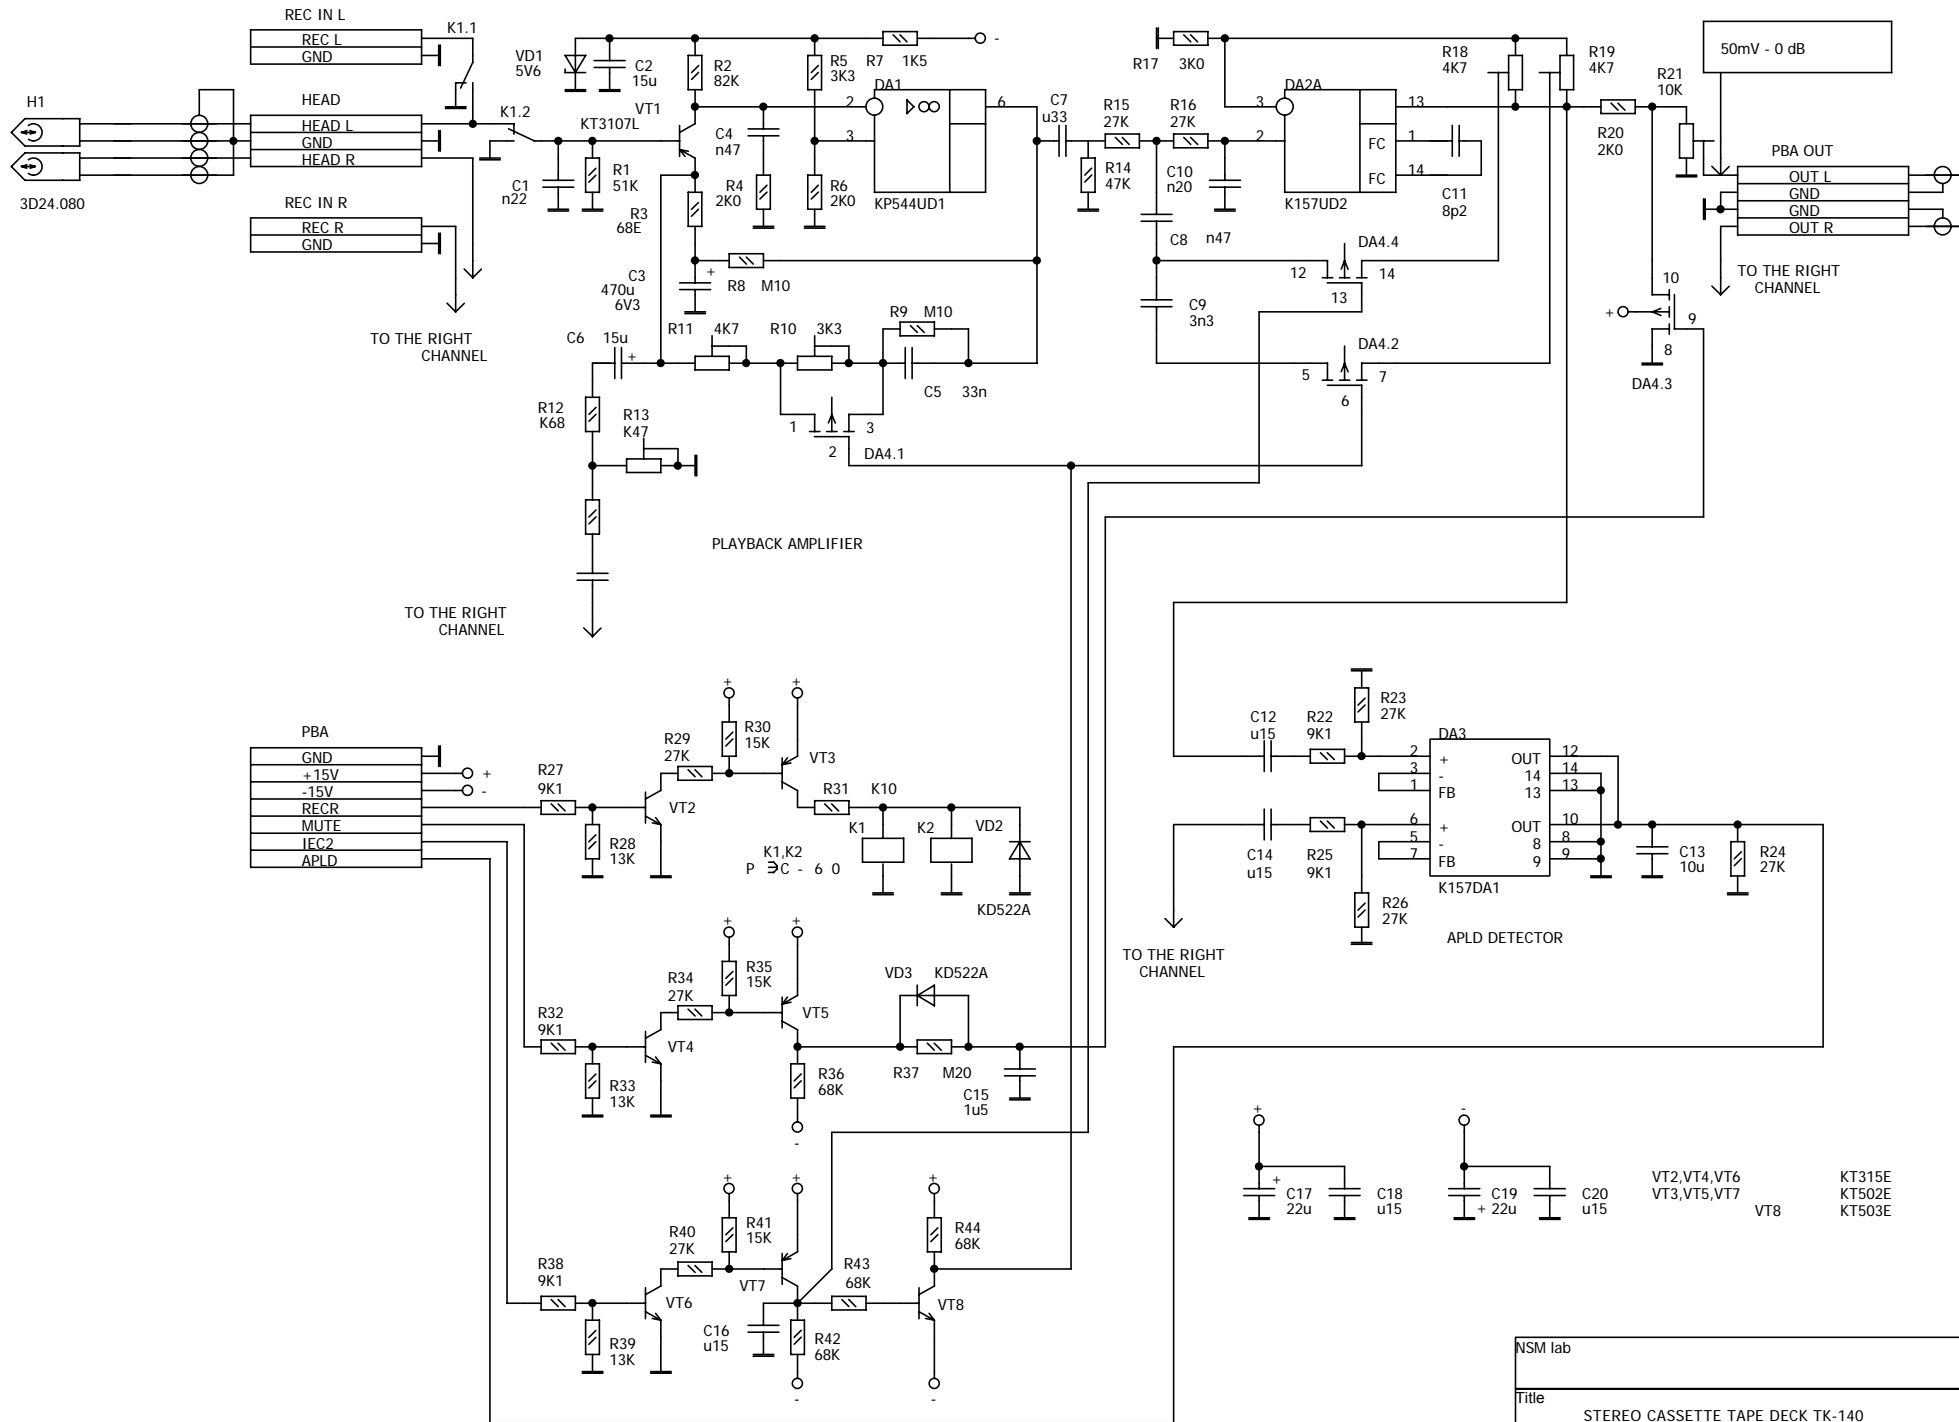

NSM lab	
Title STEREO CASSETTE TAPE DECK TK-140	
Size B	Document Number
Date: Sunday, December 26, 2004	Rev 0
Sheet 0	of 0

NSM lab		
Title STEREO CASSETTE TAPE DECK TK-140		
Size B	Document Number	Rev
Date: Sunday, December 26, 2004	Sheet 0	of 0

NSM lab		
Title STEREO CASSETTE TAPE DECK TK-140		
Size B	Document Number	Rev
Date: Sunday, December 26, 2004	Sheet 4	of 0

NSM lab			
Title STEREO CASSETTE TAPE DECK TK-140			
Size B	Document Number		Rev
Date:	Sunday, December 26, 2004	Sheet	0 of 0

REMOTE CONTROL UNIT

NSM lab		
Title STEREO CASSETTE TAPE DECK TK-140		
Size B	Document Number	Rev
Date: Sunday, December 26, 2004	Sheet 0 of 0	

NSM lab	
Title STEREO CASSETTE TAPE DECK TK-140	
Size B	Document Number
Date: Sunday, December 26, 2004	Rev 0 of 0