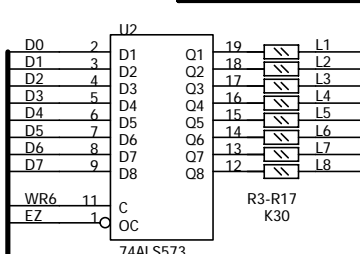

NSM lab	
Title STEREO CASSETTE TAPE DECK TK-140	
Size B	Document Number
Date: Sunday, December 26, 2004	Rev 0
Sheet 0	of 0

NSM lab		
Title STEREO CASSETTE TAPE DECK TK-140		
Size B	Document Number	Rev
Date: Sunday, December 26, 2004	Sheet 0	of 0

NSM lab		
Title STEREO CASSETTE TAPE DECK TK-140		
Size B	Document Number	Rev
Date: Sunday, December 26, 2004	Sheet 0	of 0

NSM lab		
Title STEREO CASSETTE TAPE DECK TK-140		
Size B	Document Number	Rev
Date:	Sunday, December 26, 2004	Sheet 0 of 0

REMOTE CONTROL UNIT

NSM lab		
Title STEREO CASSETTE TAPE DECK TK-140		
Size B	Document Number	Rev
Date: Sunday, December 26, 2004	Sheet 0 of 0	

NSM lab	
Title STEREO CASSETTE TAPE DECK TK-140	
Size B	Document Number
Date: Sunday, December 26, 2004	Rev 0 of 0

- C17 22u
- C18 u15
- C19 +22u
- C20 u15
- VT2,VT4,VT6 KT315E
- VT3,VT5,VT7 KT502E
- VT8 KT503E

NSM lab	
Title STEREO CASSETTE TAPE DECK TK-140	
Size B	Document Number
Date: Sunday, December 26, 2004	Sheet 0 of 0